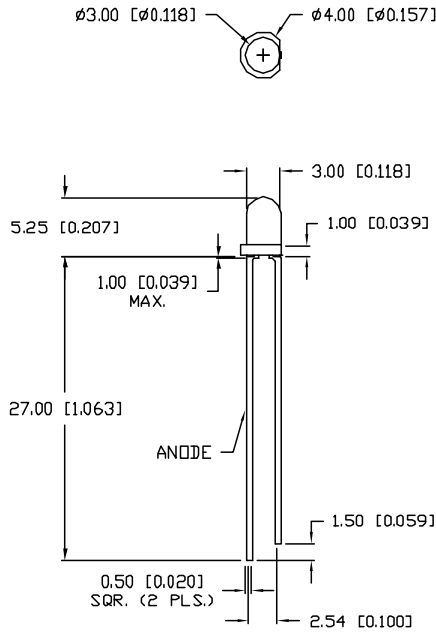

sales@integrated-circuit.com

UNCONTROLLED DOCUMENT

PART NUMBER		REV.
SSL-LX3054PGD		A
REV.	E.C.N. NUMBER AND REVISION COMMENTS	DATE
A	E.C.N. #10BRDR. & REDRAWN IN 3D.	3.12.01

ELECTRO-OPTICAL CHARACTERISTICS $T_A=25^\circ\text{C}$ $I_f=20\text{mA}$

PARAMETER	MIN	TYP	MAX	UNITS	TEST COND
PEAK WAVELENGTH		555		nm	
FORWARD VOLTAGE		2.2	2.6	V_f	
REVERSE VOLTAGE	5.0			V_r	$I_r=100\mu\text{A}$
AXIAL INTENSITY		10		mcd	$I_f=20\text{mA}$
VIEWING ANGLE		60		$2x$ theta	
EMITTED COLOR:	GREEN				
EPOXY LENS FINISH:	GREEN DIFFUSED				

LIMITS OF SAFE OPERATION AT 25°C

PARAMETER	MAX	UNITS
PEAK FORWARD CURRENT*	150	mA
STEADY CURRENT	25	mA
POWER DISSIPATION	105	mW
DERATE FROM 25°C	-1.6	mW/ $^\circ\text{C}$
OPERATING, STORAGE TEMP.	-40 TO +85	$^\circ\text{C}$
SOLDERING TEMP.	+260	$^\circ\text{C}$
2.0mm FROM BODY		3 SEC. MAX

* $t < 10\mu\text{s}$

*UNLESS OTHERWISE SPECIFIED TOLERANCES PER DECIMAL PRECISION ARE: X=±1 (±0.039), XX=±0.5 (±0.020), XXX=±0.25 (±0.010), XXXX=±0.127 (±0.005). LEAD SIZE=±0.05 (±0.002), LEAD LENGTH=±0.75 (±0.030). MIN.=+DECIMAL PRECISION -0.00 MAX.=+0.00 -DECIMAL PRECISION