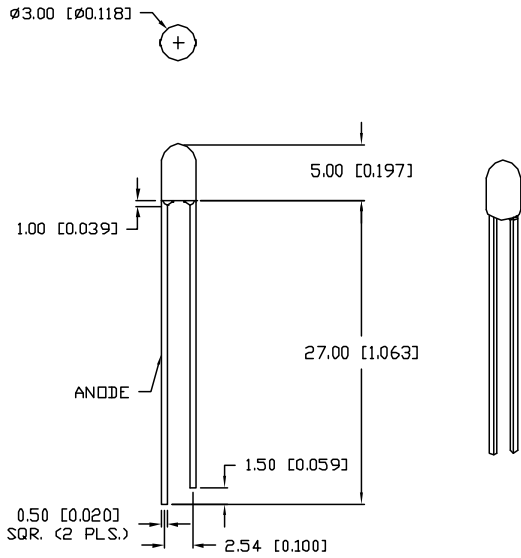

UNCONTROLLED DOCUMENT

PART NUMBER		REV.
SSL-LX305F4GD		B
REV.	E.C.N. NUMBER AND REVISION COMMENTS	DATE
A	UPDATED SPECS.	5.10.95
B	E.C.N. #10BRDR. & REDRAWN IN 3D.	4.16.01

ELECTRO-OPTICAL CHARACTERISTICS $T_A=25^\circ\text{C}$ $I_f=20\text{mA}$

PARAMETER	MIN	TYP	MAX	UNITS	TEST COND
PEAK WAVELENGTH		565		nm	
FORWARD VOLTAGE		2.2	2.6	V_f	
REVERSE VOLTAGE	5.0			V_r	$I_f=100\mu\text{A}$
AXIAL INTENSITY		30		mcd	$I_f=20\text{mA}$
VIEWING ANGLE		60		2x theta	
EMITTED COLOR:	GREEN				
EPOXY LENS FINISH:	GREEN DIFFUSED				

LIMITS OF SAFE OPERATION AT 25°C

PARAMETER	MAX	UNITS
PEAK FORWARD CURRENT*	150	mA
STEADY CURRENT	25	mA
POWER DISSIPATION	105	mW
DERATE FROM 25°C	-1.6	mW/ $^\circ\text{C}$
OPERATING, STORAGE TEMP.	-40 TO +85	$^\circ\text{C}$
SOLDERING TEMP.	+260	$^\circ\text{C}$
2.0mm FROM BODY		3 SEC. MAX

* $t < 10\mu\text{s}$

*UNLESS OTHERWISE SPECIFIED TOLERANCES PER DECIMAL PRECISION ARE: X=±1 (±0.039), XX=±0.5 (±0.020), XXX=±0.25 (±0.010), XXXX=±0.127 (±0.005). LEAD SIZE=±0.06 (±0.002), LEAD LENGTH=±0.75 (±0.030). MIN.=+DECIMAL PRECISION -0.00 MAX.=+0.00 -DECIMAL PRECISION