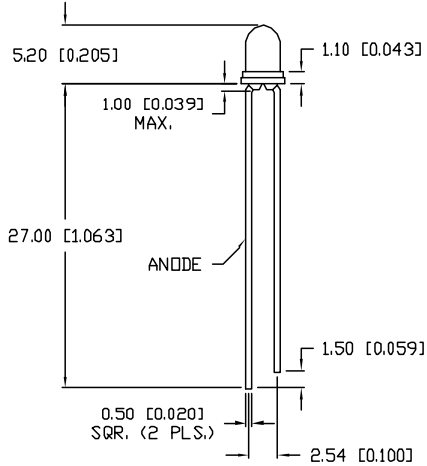

UNCONTROLLED DOCUMENT

PART NUMBER	REV.
SSL-LX305D4YD	

ELECTRO-OPTICAL CHARACTERISTICS  $T_A=25^{\circ}\text{C}$   $I_f=20\text{mA}$

PARAMETER	MIN	TYP	MAX	UNITS	TEST COND
PEAK WAVELENGTH		585		nm	
FORWARD VOLTAGE		2.1	2.5	$V_f$	
REVERSE VOLTAGE	5.0			$V_r$	$I_r=100\mu\text{A}$
AXIAL INTENSITY		15		med	$I_f=20\text{mA}$
VIEWING ANGLE		60		$2x$ theta	
EMITTED COLOR:	YELLOW				
EPOXY LENS FINISH:	YELLOW DIFFUSED				

LIMITS OF SAFE OPERATION AT  $25^{\circ}\text{C}$

PARAMETER	MAX	UNITS
PEAK FORWARD CURRENT*	150	mA
STEADY CURRENT	30	mA
POWER DISSIPATION	105	mW
DERATE FROM $25^{\circ}\text{C}$	-1.6	mW/ $^{\circ}\text{C}$
OPERATING, STORAGE TEMP.	-40 TO +85	$^{\circ}\text{C}$
SOLDERING TEMP.	+260	$^{\circ}\text{C}$
2.0mm FROM BODY		3 SEC. MAX

\*  $t < 10\mu\text{s}$

REPLACES PART #: SSL-LX30C54YD

\*UNLESS OTHERWISE SPECIFIED TOLERANCES PER DECIMAL PRECISION ARE: X=±1 (±0.039), XX=±0.5 (±0.020), XXX=±0.25 (±0.010), XXXX=±0.127 (±0.005), LEAD SIZE=±0.06 (±0.002), LEAD LENGTH=±0.75 (±0.030), MIN.=+DECIMAL PRECISION -0.00, MAX.=+0.00 -DECIMAL PRECISION