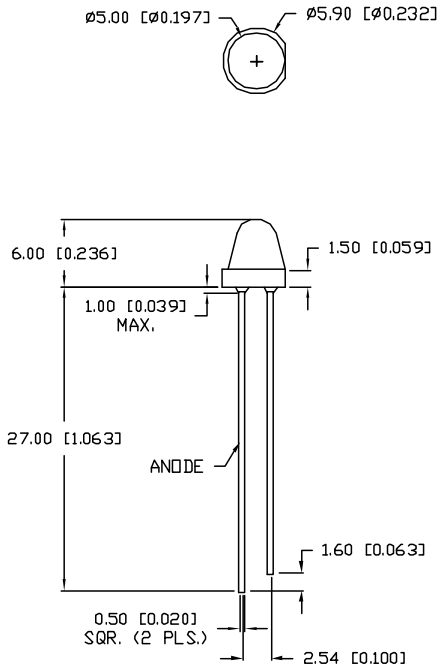

UNCONTROLLED DOCUMENT

PART NUMBER		REV.
SSL-LX5063SYD		A
REV.	E.C.N. NUMBER AND REVISION COMMENTS	DATE
A	E.C.N. #11148	10.31.06

ELECTRO-OPTICAL CHARACTERISTICS  $T_A=25^\circ\text{C}$   $I_f=20\text{mA}$

PARAMETER	MIN	TYP	MAX	UNITS	TEST COND
PEAK WAVELENGTH		590		nm	
FORWARD VOLTAGE		2.1	2.5	$V_f$	
REVERSE VOLTAGE	5.0			$V_r$	$I_r=100\mu\text{A}$
AXIAL INTENSITY		200		mcad	$I_f=20\text{mA}$
VIEWING ANGLE		60		2x theta	
EMITTED COLOR:	YELLOW				
EPOXY LENS FINISH:	YELLOW DIFFUSED				

LIMITS OF SAFE OPERATION AT  $25^\circ\text{C}$

PARAMETER	MAX	UNITS
PEAK FORWARD CURRENT*	150	mA
STEADY CURRENT	30	mA
POWER DISSIPATION	125	mW
DERATE FROM $25^\circ\text{C}$	-1.2	mW/ $^\circ\text{C}$
OPERATING, STORAGE TEMP.	-40 TO +85	$^\circ\text{C}$
SOLDERING TEMP.	+260	$^\circ\text{C}$
2.0mm FROM BODY		3 SEC. MAX

\*  $t < 10\mu\text{s}$

\*UNLESS OTHERWISE SPECIFIED TOLERANCES PER DECIMAL PRECISION ARE: X=±1 (±0.039), XX=±0.5 (±0.020), XXX=±0.25 (±0.010), XXXX=±0.127 (±0.005). LEAD SIZE=±0.06 (±0.002), LEAD LENGTH=±0.75 (±0.030). MIN.=+DECIMAL PRECISION -0.00 MAX.=+0.00 -DECIMAL PRECISION