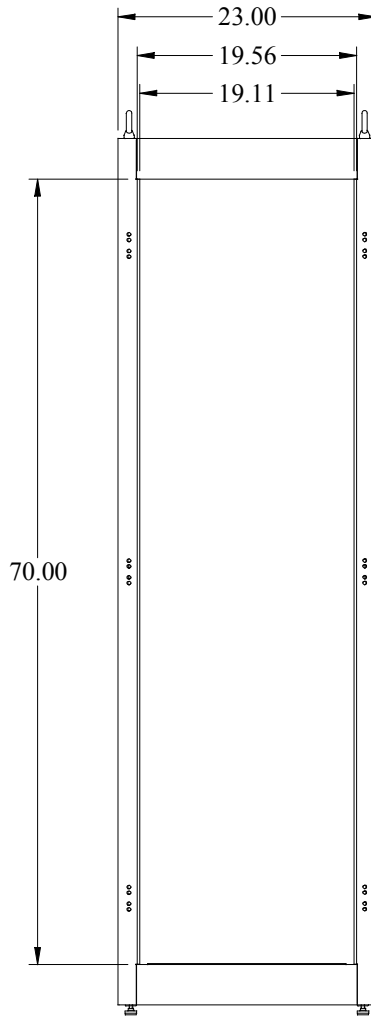

sales@integrated-circuit.com

PART No. C3F197023

for more information visit

www.hammondmfg.com

Data subject to change without notice

Isometric drawing Not to Scale

TOP VIEW

LEFT SIDE VIEW

FRONT VIEW

.87
REF

BOTTOM VIEW