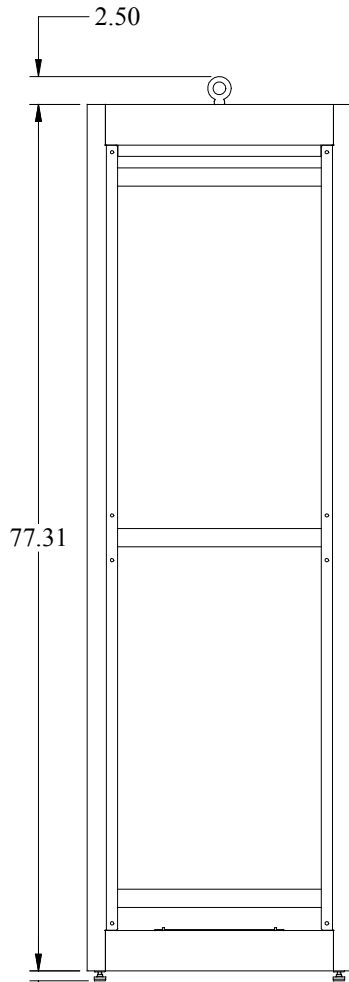

sales@integrated-circuit.com

PART No. C3F197023

for more information visit

www.hammondmfg.com

Data subject to change without notice

Isometric drawing Not to Scale

TOP VIEW

LEFT SIDE VIEW

FRONT VIEW

.87
REF

BOTTOM VIEW