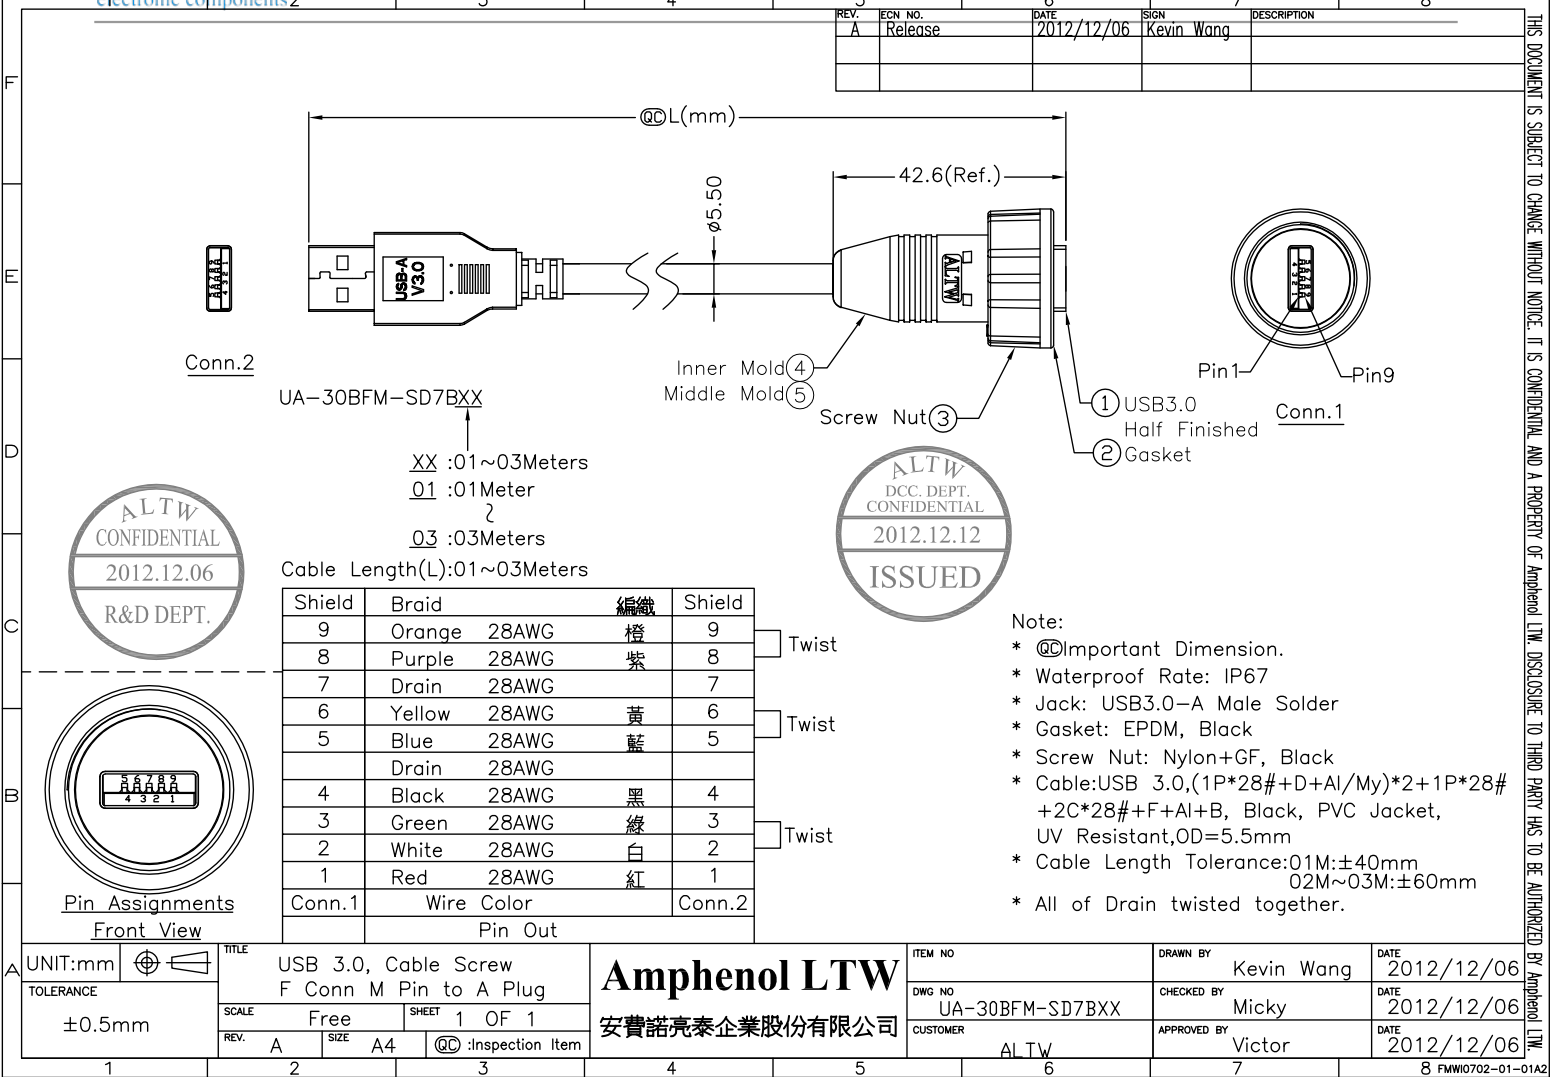

REV.	ECN NO.	DATE	SIGN	DESCRIPTION
A	Release	2012/12/06	Kevin Wang	

THIS DOCUMENT IS SUBJECT TO CHANGE WITHOUT NOTICE. IT IS CONFIDENTIAL AND A PROPERTY OF AMPHENOL LTW. DISCLOSURE TO THIRD PARTY HAS TO BE AUTHORIZED BY AMPHENOL LTW.