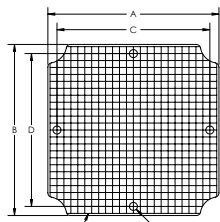

BIB	PART NAME INTERNAL PANEL (PLASTIC)	PART No.	PTX-11046-P THRU PTX-11080-P	REVISION DATE	4-20-15

GRID PATTERN
.197[5] x .197[5]
PTX-11057-P THRU PTX-11074-P Ø.31 (4X)
[8]