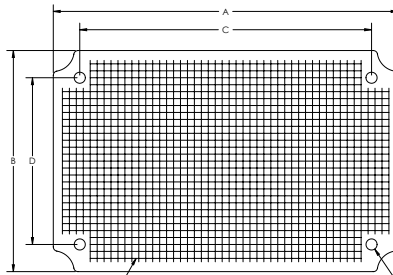

BIB	PART NAME INTERNAL PANEL (PLASTIC)	PART No.	PTX-11046-P THRU PTX-11080-P	REVISION DATE	4-20-15

GRID PATTERN
.197[5] x .197[5]
PTX-11057-P THRU PTX-11074-P Ø.31 (4X)
[8]