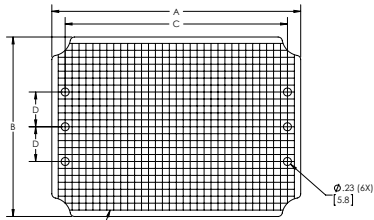

GRID PATTERN
.197[5] x .197[5]
PTX-11048-P Ø.23 (6X)
[5.8]