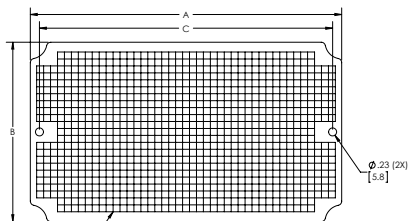

GRID PATTERN
.197[5] x .197[5]
PTX-11050-P Ø.23 (2X)
[5.8]

MATERIAL - ABS, LIGHT GRAY

DIMENSIONS IN INCH[MM]
DRAWING FOR REFERENCE