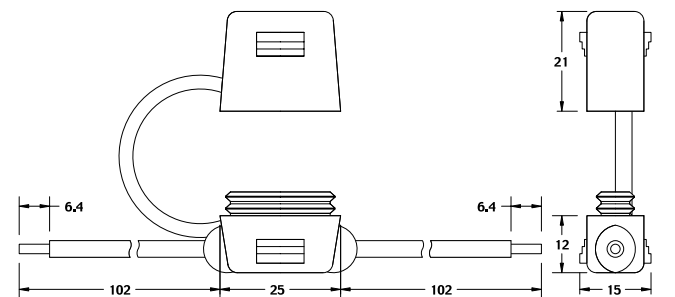

Wire length, color and diameter can be customized upon request. Customization requires minimum order quantities depending on nature of modifications. Please contact your sales representative for details. Last figure of part number = packaging code, see Section "Packaging Index," pg. 157.

## Blade Fuseholders - In-Line Splash-Waterproof Fuseholder for ATO® Style Blade Fuse

RoHS

Used with ATO / FKS Fuse 1 to 20A or 25A and 30A. Supplied with two 4" / 102mm wire leads. Includes protective cover for harsh environment.

Für ATO / FKS-Style-Sicherungen von 1A bis 20A oder 25A und 30A. Lieferung mit zwei 102mm langen Leitungen (orange, AWG12). Mit Schutzhaube für raue Umgebungen.

Part Number Artikel-Nr.	Description Beschreibung	Fuse Rating Sicherungs- Nennstrom
FHAC0001_	16AWG/1.3mm <sup>2</sup> stranded black wire	20 A
FHAC0002_	12AWG/3.3mm <sup>2</sup> stranded orange wire	30 A