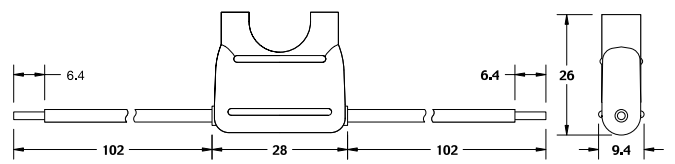

0FHA0001

Part Number Artikel-Nr.	Description Beschreibung	Fuse Rating Sicherungs- Nennstrom
0FHA0002_	12AWG/3.3mm² stranded orange wire	30 A
0FHA0001_	16AWG/1.3mm² stranded black wire	20 A

Wire length, color and diameter can be customized upon request. Customization requires minimum order quantities depending on nature of modifications. Please contact your sales representative for details. Last figure of part number = packaging code, see Section "Packaging Index," pg. 157.