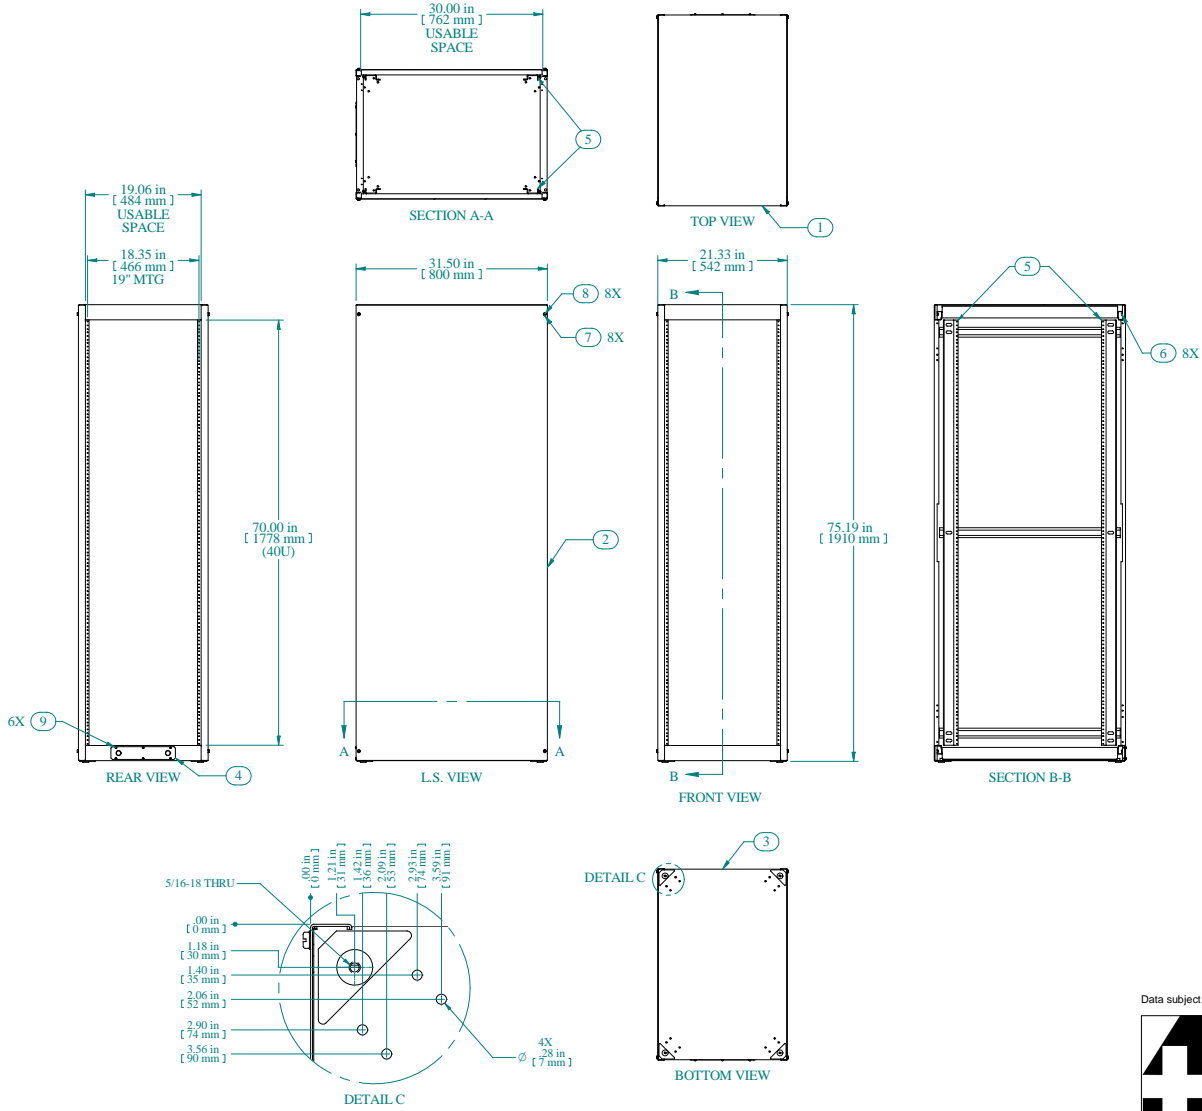

Item Number	Title	Quantity
1	REFK - TOP PANEL	1
2	REFK - SIDE PANEL	2
3	REFK - BOTTOM PANEL	1
4	REFK - GLAND PLATE	1
5	COMBINATION RAILS TAPPED (PAIR)	2
6	NUT 1/4-20 KEP	8
7	FLAT NYLON WASHER 1/4" ID.	8
8	SCREW 1/4-20 X 1/2	8
9	SCREW 6-32X1/4 SELF TAPPING	6

PART NUMBERS	
REFK1907031BK1	PAINTED BLACK TEXTURED
REFK1907031CG1	PAINTED CONT. GRAY TEXTURED
REFK1907031LG1	PAINTED RAL7035 TEXTURED

NOTES
Shipped knockdown for handling ease & protection.

HAMMOND MANUFACTURING™
www.hammondmfg.com
PART NO. REFK1907031