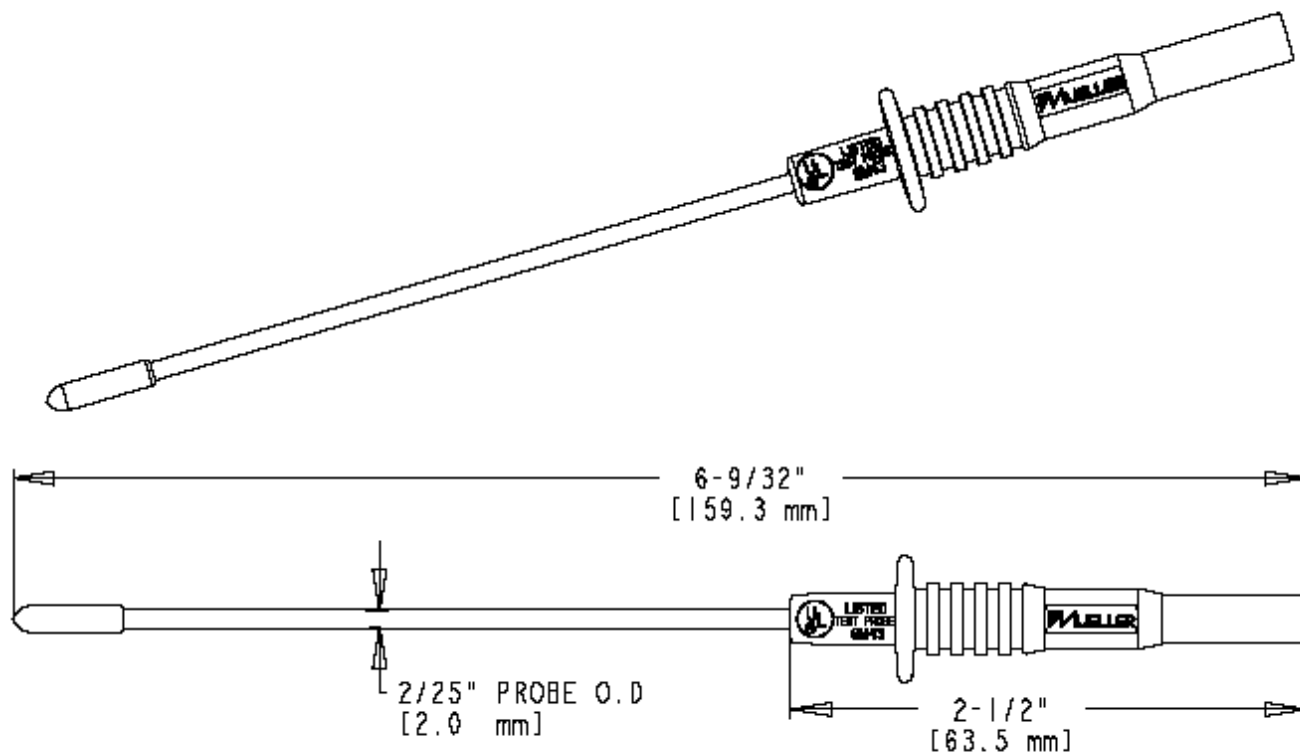

sales@integrated-circuit.com

Part Number: BU-26130-*

Description: Ultra Tech Test Prod

2607

- Ultra Tech Test Prod;
- Compatible with all shrouded, unshrouded, or retractable 0.16" (4mm) banana plugs
- Length: 6.27" (159.3 mm)
- *Std. Colors: -0 Black -2 Red
- Material: Housing: Nylon; Contact: Nickel-plated brass
- Rating: 1000 Volts, 20 Amps, IEC 1010 Compliant
- RoHS Compliant