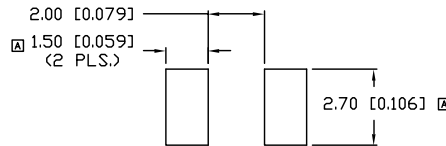

RECOMMENDED PAD LAYOUT

CAUTION: STATIC SENSITIVE DEVICE
FOLLOW PROPER E.S.D. HANDLING PROCEDURES
WHEN WORKING WITH THIS PART.

NOTES:

1. THE CATHODE IS ORIENTED TOWARDS THE TAPE SPROCKET HOLE.
2. CATHODE MARK ON BOTTOM.

CAUTION: MOISTURE SENSITIVE DEVICE
PER JEDEC LEVEL 4 STANDARDS

UNCONTROLLED DOCUMENT

*UNLESS OTHERWISE SPECIFIED TOLERANCES PER DECIMAL PRECISION ARE: X=±1 (±0.039), X.X=±0.5 (±0.020), X.XX=±0.25 (±0.010), X.XXX=±0.127 (±0.005). LEAD SIZE=±0.05 (0.002), LEAD LENGTH=±0.75 (±0.030). MIN.=^{+DECIMAL PRECISION}_{-0.00} MAX.=^{+0.00}_{-DECIMAL PRECISION}

REV.	PART NUMBER
B	SML-DSP1210SOC-TR
2.7mm x 3.2mm PCB SURFACE MOUNT LED, 620nm ORANGE, CLEAR LENS, LOW VOLTAGE.	

290 E. HELEN ROAD
PALATINE, IL 60067-6976
PHONE: +1.847.359.2790
US WEB: www.lumex.com
TW WEB: www.lumex.com.tw

DRAWN BY:	CHECKED BY:	APPROVED BY:	DATE:
JD			5.19.05
			PAGE: 1 OF 1
			SCALE: N/A