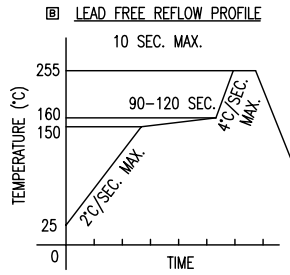

UNCONTROLLED DOCUMENT

PART NUMBER		REV.
SML-DSP1210SOC-TR		B
REV.	E.C.N. NUMBER AND REVISION COMMENTS	DATE
A	E.C.N. #11247.	5.19.05
B	E.C.N. #11148.	10.02.07

TOTAL TIME ABOVE 220°C IS 60 SECONDS MAX.