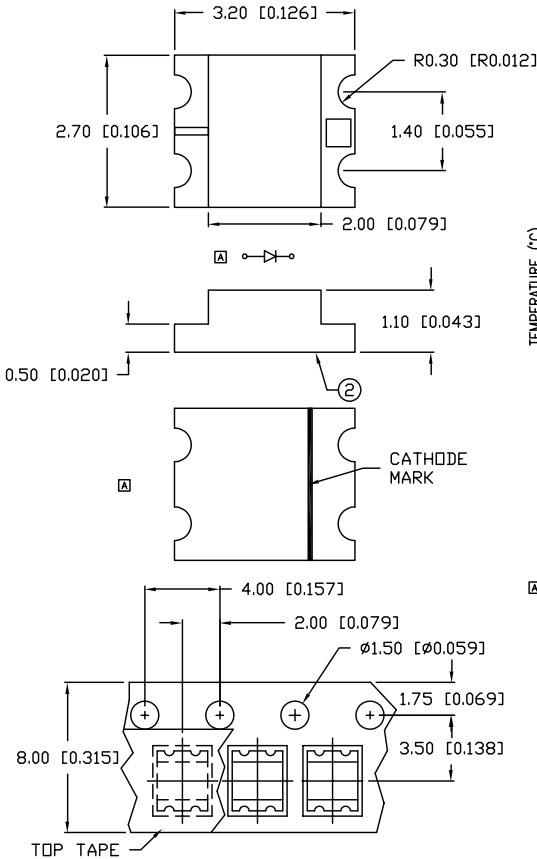

UNCONTROLLED DOCUMENT

PART NUMBER		REV.
SML-DSP1210SOC-TR		B
REV.	E.C.N. NUMBER AND REVISION COMMENTS	DATE
A	E.C.N. #11247.	5.19.05
B	E.C.N. #11148.	10.02.07

TOTAL TIME ABOVE 220°C IS 60 SECONDS MAX.