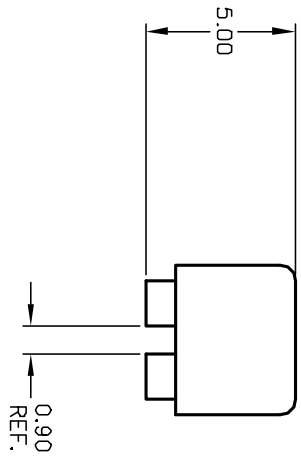

NOTES:

1. ALL DIMENSIONS IN MM
2. GENERAL TOLERANCE: X.X=±0.4
X.XX=±0.25
3. CAP COLOR: BLACK
4. ▲ DESIGNATE MAJOR FEATURE

REV.	ECN No.	REVISED AND REDRAWN DESCRIPTION	DATE	CHKD
B	12816	REVISED AND REDRAWN	2/17/03	CJB
				CHKD

THE INFORMATION CONTAINED IN THIS DOCUMENT IS PROPRIETARY TO E-SWITCH AND IS NOT TO BE COPIED OR TRANSMITTED

E-SWITCH®

TITLE				
5J BUTTON BLK				
SCALE	DATE	DR	DWG	REV
2:1	11/16/94	TL	P001060	B