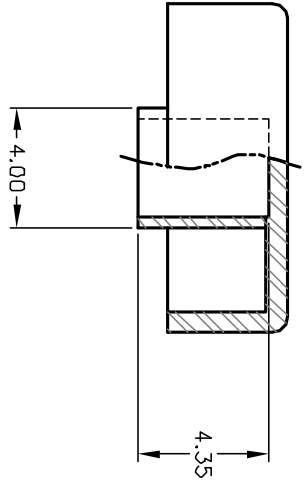

NOTES:

1. ALL DIMENSIONS IN MM
2. GENERAL TOLERANCE: X.X=±0.4
X.XX=±0.25
3. CAP COLOR: BLACK
4. ▲ DESIGNATE MAJOR FEATURE

REV.	ECN No.	REVISED AND REDRAWN DESCRIPTION	DATE	CHKD
B	12816	REVISED AND REDRAWN	2/17/03	CJB
				CHKD

THE INFORMATION CONTAINED IN THIS DOCUMENT IS PROPRIETARY TO E-SWITCH AND IS NOT TO BE COPIED OR TRANSMITTED

E-SWITCH®

TITLE				
5J BUTTON BLK				
SCALE	DATE	DR	DWG	REV
2:1	11/16/94	TL	P001060	B