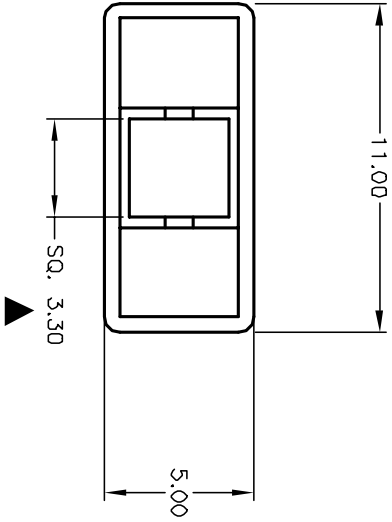

NOTES:

1. ALL DIMENSIONS IN MM
2. GENERAL TOLERANCE: X.X=±0.4
X.XX=±0.25
3. CAP COLOR: BLACK
4. ▲ DESIGNATE MAJOR FEATURE

REV.	ECN No.	REVISED AND REDRAWN DESCRIPTION	DATE	CHKD
B	12816	REVISED AND REDRAWN	2/17/03	CJB
				CHKD

THE INFORMATION CONTAINED IN THIS DOCUMENT IS PROPRIETARY TO E-SWITCH AND IS NOT TO BE COPIED OR TRANSMITTED

E-SWITCH®

TITLE				
5J BUTTON BLK				
SCALE	DATE	DR	DWG	REV
2:1	11/16/94	TL	P001060	B