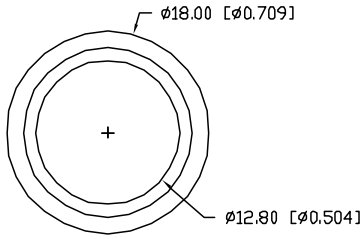

UNCONTROLLED DOCUMENT

PART NUMBER		REV.
CLS-PC11A125S00Y		B
REV.	E.C.N. NUMBER AND REVISION COMMENTS	DATE
A	E.C.N. #11266.	8.18.05
B	E.C.N. #11148.	12.08.06

CHARACTERISTICS	
RATING	3A AT 125VAC
LED COLOR	YELLOW
CIRCUIT OPERATION	SPST
NO. OF PINS	4
SWITCH OPERATION	ON-OFF

INTERNAL CIRCUIT

*UNLESS OTHERWISE SPECIFIED TOLERANCES PER DECIMAL PRECISION ARE: X=±1 (±0.039), XX=±0.5 (±0.020), XXX=±0.25 (±0.010), XXXX=±0.127 (±0.005), LEAD SIZE=±0.06 (±0.002), LEAD LENGTH=±0.75 (±0.030), MIN.=+DECIMAL PRECISION -0.00, MAX.=+0.00 -DECIMAL PRECISION