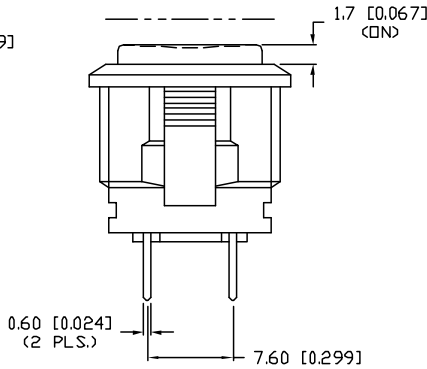

UNCONTROLLED DOCUMENT

PART NUMBER		REV.
CLS-PC11A125S00Y		B
REV.	E.C.N. NUMBER AND REVISION COMMENTS	DATE
A	E.C.N. #11266.	8.18.05
B	E.C.N. #11148.	12.08.06

CHARACTERISTICS	
RATING	3A AT 125VAC
LED COLOR	YELLOW
CIRCUIT OPERATION	SPST
NO. OF PINS	4
SWITCH OPERATION	ON-OFF

INTERNAL CIRCUIT

*UNLESS OTHERWISE SPECIFIED TOLERANCES PER DECIMAL PRECISION ARE: X=±1 (±0.039), XX=±0.5 (±0.020), XXX=±0.25 (±0.010), XXXX=±0.127 (±0.005), LEAD SIZE=±0.06 (±0.002), LEAD LENGTH=±0.75 (±0.030), MIN.=+DECIMAL PRECISION -0.00, MAX.=+0.00 -DECIMAL PRECISION

UNCONTROLLED DOCUMENT

REV. B	PART NUMBER CLS-PC11A125S00Y	<p>CONFIDENTIAL INFORMATION THE INFORMATION CONTAINED IN THIS DOCUMENT IS THE PROPERTY OF LUMEX INC. EXCEPT AS SPECIALLY AUTHORIZED IN WRITING BY LUMEX INC., THE HOLDER OF THIS DOCUMENT SHALL KEEP ALL INFORMATION CONTAINED HEREIN CONFIDENTIAL AND SHALL PROTECT SAME IN WHOLE OR IN PART FROM DISCLOSURE AND DISSEMINATION TO ALL THIRD PARTIES.</p> <p>RELIABILITY NOTE OUR MANY YEARS OF EXPERIENCE DATA ACCUMULATION INDICATE THAT SOLDER HEAT IS A MAJOR CAUSE OF EARLY AND FUTURE FAILURE. PLEASE PAY ATTENTION TO YOUR SOLDERING PROCESS.</p>	<p>290 E. HELEN ROAD PALATINE, IL 60067-6976 PHONE: +1.847.359.2790 US WEB: www.lumex.com TW WEB: www.lumex.com.tw</p>
ILLUMINATED MOMENTARY SWITCH, 3A AT 125VAC RATING, YELLOW LED, YELLOW DIFFUSED LENS.		DRAWN BY: JC CHECKED BY: APPROVED BY:	DATE: 12.08.06 PAGE: 1 OF 1 SCALE: N/A