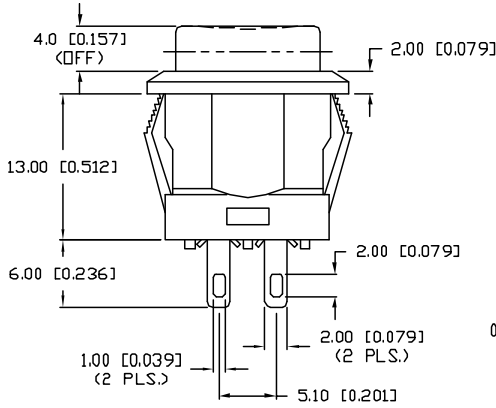

UNCONTROLLED DOCUMENT

PART NUMBER		REV.
CLS-PC11A125S00Y		B
REV.	E.C.N. NUMBER AND REVISION COMMENTS	DATE
A	E.C.N. #11266.	8.18.05
B	E.C.N. #11148.	12.08.06

CHARACTERISTICS	
RATING	3A AT 125VAC
LED COLOR	YELLOW
CIRCUIT OPERATION	SPST
NO. OF PINS	4
SWITCH OPERATION	ON-OFF

INTERNAL CIRCUIT

*UNLESS OTHERWISE SPECIFIED TOLERANCES PER DECIMAL PRECISION ARE: X=±1 (±0.039), XX=±0.5 (±0.020), XXX=±0.25 (±0.010), XXXX=±0.127 (±0.005), LEAD SIZE=±0.06 (±0.002), LEAD LENGTH=±0.75 (±0.030), MIN.=+DECIMAL PRECISION -0.00, MAX.=+0.00 -DECIMAL PRECISION

UNCONTROLLED DOCUMENT

REV. B	PART NUMBER CLS-PC11A125S00Y	<p>CONFIDENTIAL INFORMATION THE INFORMATION CONTAINED IN THIS DOCUMENT IS THE PROPERTY OF LUMEX INC. EXCEPT AS SPECIALLY AUTHORIZED IN WRITING BY LUMEX INC., THE HOLDER OF THIS DOCUMENT SHALL KEEP ALL INFORMATION CONTAINED HEREIN CONFIDENTIAL AND SHALL PROTECT SAME IN WHOLE OR IN PART FROM DISCLOSURE AND DISSEMINATION TO ALL THIRD PARTIES.</p> <p>RELIABILITY NOTE OUR MANY YEARS OF EXPERIENCE DATA ACCUMULATION INDICATE THAT SOLDER HEAT IS A MAJOR CAUSE OF EARLY AND FUTURE FAILURE. PLEASE PAY ATTENTION TO YOUR SOLDERING PROCESS.</p>	<p>290 E. HELEN ROAD PALATINE, IL 60067-6976 PHONE: +1.847.359.2790 US WEB: www.lumex.com TW WEB: www.lumex.com.tw</p>
ILLUMINATED MOMENTARY SWITCH, 3A AT 125VAC RATING, YELLOW LED, YELLOW DIFFUSED LENS.		DRAWN BY: JC CHECKED BY: APPROVED BY:	DATE: 12.08.06 PAGE: 1 OF 1 SCALE: N/A