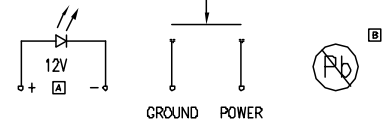

UNCONTROLLED DOCUMENT

PART NUMBER		REV.
CLS-PC11A125S00Y		B
REV.	E.C.N. NUMBER AND REVISION COMMENTS	DATE
A	E.C.N. #11266.	8.18.05
B	E.C.N. #11148.	12.08.06

CHARACTERISTICS	
RATING	3A AT 125VAC
LED COLOR	YELLOW
CIRCUIT OPERATION	SPST
NO. OF PINS	4
SWITCH OPERATION	ON-OFF

INTERNAL CIRCUIT

*UNLESS OTHERWISE SPECIFIED TOLERANCES PER DECIMAL PRECISION ARE: X=±1 (±0.039), XX=±0.5 (±0.020), XXX=±0.25 (±0.010), XXXX=±0.127 (±0.005), LEAD SIZE=±0.06 (±0.002), LEAD LENGTH=±0.75 (±0.030), MIN.=+DECIMAL PRECISION -0.00, MAX.=+0.00 -DECIMAL PRECISION