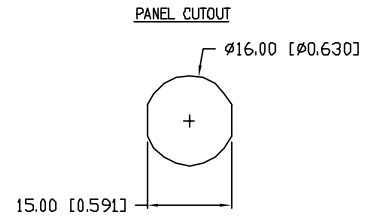

UNCONTROLLED DOCUMENT

PART NUMBER		REV.
CLS-PC11A125S00Y		B
REV.	E.C.N. NUMBER AND REVISION COMMENTS	DATE
A	E.C.N. #11266.	8.18.05
B	E.C.N. #11148.	12.08.06

CHARACTERISTICS	
RATING	3A AT 125VAC
LED COLOR	YELLOW
CIRCUIT OPERATION	SPST
NO. OF PINS	4
SWITCH OPERATION	ON-OFF

INTERNAL CIRCUIT

*UNLESS OTHERWISE SPECIFIED TOLERANCES PER DECIMAL PRECISION ARE: X=±1 (±0.039), XX=±0.5 (±0.020), XXX=±0.25 (±0.010), XXXX=±0.127 (±0.005), LEAD SIZE=±0.06 (±0.002), LEAD LENGTH=±0.75 (±0.030), MIN.=+DECIMAL PRECISION -0.00, MAX.=+0.00 -DECIMAL PRECISION