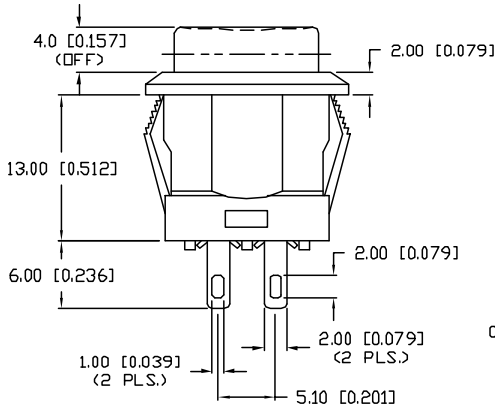

| CHARACTERISTICS | |
|-------------------|--------------|
| RATING | 3A AT 125VAC |
| LED COLOR | RED |
| CIRCUIT OPERATION | SPST |
| NO. OF PINS | 4 |
| SWITCH OPERATION | ON-OFF |

INTERNAL CIRCUIT

*UNLESS OTHERWISE SPECIFIED TOLERANCES PER DECIMAL PRECISION ARE: X=±1 (±0.039), XX=±0.5 (±0.020), XXX=±0.25 (±0.010), XXXX=±0.127 (±0.005). LEAD SIZE=±0.06 (±0.002), LEAD LENGTH=±0.75 (±0.030), MIN.=+DECIMAL PRECISION -0.00, MAX.=+0.00 -DECIMAL PRECISION

UNCONTROLLED DOCUMENT

| | | | |
|---|---------------------------------|--|---|
| REV. B | PART NUMBER CLS-PC11A125S00R | <p>CONFIDENTIAL INFORMATION THE INFORMATION CONTAINED IN THIS DOCUMENT IS THE PROPERTY OF LUMEX INC. EXCEPT AS SPECIALLY AUTHORIZED IN WRITING BY LUMEX INC., THE HOLDER OF THIS DOCUMENT SHALL KEEP ALL INFORMATION CONTAINED HEREIN CONFIDENTIAL AND SHALL PROTECT SAME IN WHOLE OR IN PART FROM DISCLOSURE AND DISSEMINATION TO ALL THIRD PARTIES.</p> <p>RELIABILITY NOTE OUR MANY YEARS OF EXPERIENCE DATA ACCUMULATION INDICATE THAT SOLDER HEAT IS A MAJOR CAUSE OF EARLY AND FUTURE FAILURE. PLEASE PAY ATTENTION TO YOUR SOLDERING PROCESS.</p> |  <p>290 E. HELEN ROAD PALATINE, IL 60067-6976 PHONE: +1.847.359.2790 US WEB: www.lumex.com TW WEB: www.lumex.com.tw</p> |
| ILLUMINATED MOMENTARY SWITCH, 3A AT 125VAC RATING, RED LED, RED DIFFUSED LENS. | | <p>DRAWN BY: JC</p> <p>CHECKED BY:</p> <p>APPROVED BY:</p> | <p>DATE: 12.08.06 PAGE: 1 OF 1 SCALE: N/A</p> |