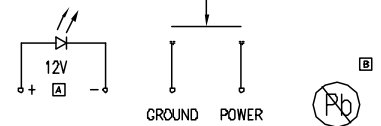

| CHARACTERISTICS | |
|-------------------|--------------|
| RATING | 3A AT 125VAC |
| LED COLOR | RED |
| CIRCUIT OPERATION | SPST |
| NO. OF PINS | 4 |
| SWITCH OPERATION | ON-OFF |

INTERNAL CIRCUIT

*UNLESS OTHERWISE SPECIFIED TOLERANCES PER DECIMAL PRECISION ARE: X=±1 (±0.039), XX=±0.5 (±0.020), XXX=±0.25 (±0.010), XXXX=±0.127 (±0.005). LEAD SIZE=±0.06 (±0.002), LEAD LENGTH=±0.75 (±0.030), MIN.=+DECIMAL PRECISION -0.00, MAX.=+0.00 -DECIMAL PRECISION