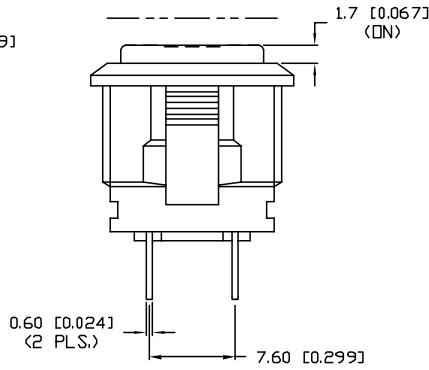

| CHARACTERISTICS | |
|-------------------|--------------|
| RATING | 3A AT 125VAC |
| LED COLOR | RED |
| CIRCUIT OPERATION | SPST |
| NO. OF PINS | 4 |
| SWITCH OPERATION | ON-OFF |

INTERNAL CIRCUIT

*UNLESS OTHERWISE SPECIFIED TOLERANCES PER DECIMAL PRECISION ARE: X=±1 (±0.039), XX=±0.5 (±0.020), XXX=±0.25 (±0.010), XXXX=±0.127 (±0.005). LEAD SIZE=±0.06 (±0.002), LEAD LENGTH=±0.75 (±0.030), MIN.=+DECIMAL PRECISION -0.00, MAX.=+0.00 -DECIMAL PRECISION

UNCONTROLLED DOCUMENT

| | | | |
|---|---------------------------------|--|---|
| REV. B | PART NUMBER CLS-PC11A125S00R | <p>CONFIDENTIAL INFORMATION THE INFORMATION CONTAINED IN THIS DOCUMENT IS THE PROPERTY OF LUMEX INC. EXCEPT AS SPECIALLY AUTHORIZED IN WRITING BY LUMEX INC., THE HOLDER OF THIS DOCUMENT SHALL KEEP ALL INFORMATION CONTAINED HEREIN CONFIDENTIAL AND SHALL PROTECT SAME IN WHOLE OR IN PART FROM DISCLOSURE AND DISSEMINATION TO ALL THIRD PARTIES.</p> <p>RELIABILITY NOTE OUR MANY YEARS OF EXPERIENCE DATA ACCUMULATION INDICATE THAT SOLDER HEAT IS A MAJOR CAUSE OF EARLY AND FUTURE FAILURE. PLEASE PAY ATTENTION TO YOUR SOLDERING PROCESS.</p> |  <p>290 E. HELEN ROAD PALATINE, IL 60067-6976 PHONE: +1.847.359.2790 US WEB: www.lumex.com TW WEB: www.lumex.com.tw</p> |
| ILLUMINATED MOMENTARY SWITCH, 3A AT 125VAC RATING, RED LED, RED DIFFUSED LENS. | | <p>DRAWN BY: JC</p> <p>CHECKED BY:</p> <p>APPROVED BY:</p> | <p>DATE: 12.08.06 PAGE: 1 OF 1 SCALE: N/A</p> |