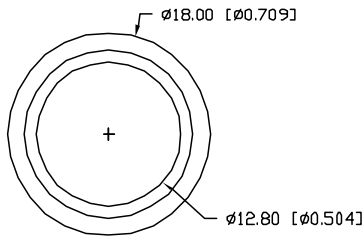

| CHARACTERISTICS | |
|-------------------|--------------|
| RATING | 3A AT 125VAC |
| LED COLOR | RED |
| CIRCUIT OPERATION | SPST |
| NO. OF PINS | 4 |
| SWITCH OPERATION | ON-OFF |

INTERNAL CIRCUIT

*UNLESS OTHERWISE SPECIFIED TOLERANCES PER DECIMAL PRECISION ARE: X=±1 (±0.039), XX=±0.5 (±0.020), XXX=±0.25 (±0.010), XXXX=±0.127 (±0.005). LEAD SIZE=±0.06 (±0.002), LEAD LENGTH=±0.75 (±0.030), MIN.=+DECIMAL PRECISION -0.00, MAX.=+0.00 -DECIMAL PRECISION