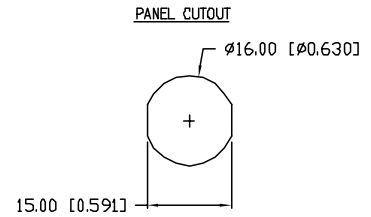

| CHARACTERISTICS | |
|-------------------|--------------|
| RATING | 3A AT 125VAC |
| LED COLOR | RED |
| CIRCUIT OPERATION | SPST |
| NO. OF PINS | 4 |
| SWITCH OPERATION | ON-OFF |

INTERNAL CIRCUIT

*UNLESS OTHERWISE SPECIFIED TOLERANCES PER DECIMAL PRECISION ARE: X=±1 (±0.039), XX=±0.5 (±0.020), XXX=±0.25 (±0.010), XXXX=±0.127 (±0.005). LEAD SIZE=±0.06 (±0.002), LEAD LENGTH=±0.75 (±0.030), MIN.=+DECIMAL PRECISION -0.00, MAX.=+0.00 -DECIMAL PRECISION