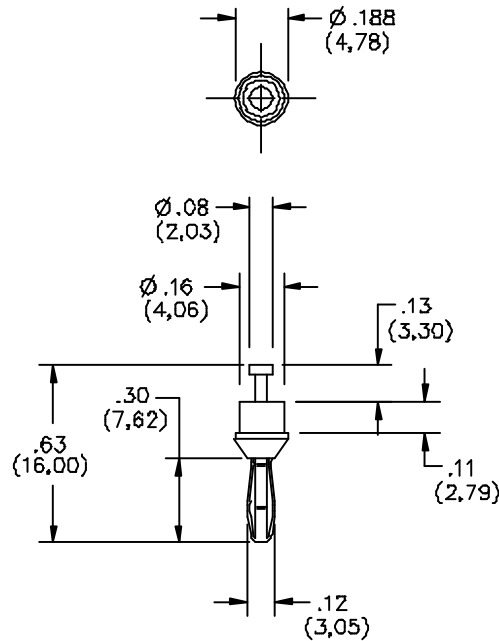

[sales@integrated-circuit.com](mailto:sales@integrated-circuit.com)

Pomona®

**Model 3273**  
**Miniature Rivet Type Banana Plug**

**FEATURES:**

- Excellent for riveting to .062" (1,57mm) thick panels.
- Banana plug spring is gold plated Beryllium Copper for long insertion life and corrosion resistance.
- Features a solder turret for easy and secure wire attachment.

**MATERIALS:**

Body: Brass, Gold Plated

Spring: Beryllium Copper, Gold Plated

**RATINGS:**

Operating Voltage: 2500 VDC

Operating Current: 5 Amperes Max.

**ORDERING INFORMATION:** Model 3273

Sold in packages of 10

All dimensions are in inches. Tolerances (except noted): .xx = ±.02" (.51 mm), .xxx = ±.005" (.127 mm).

All specifications are to the latest revisions. Specifications are subject to change without notice.