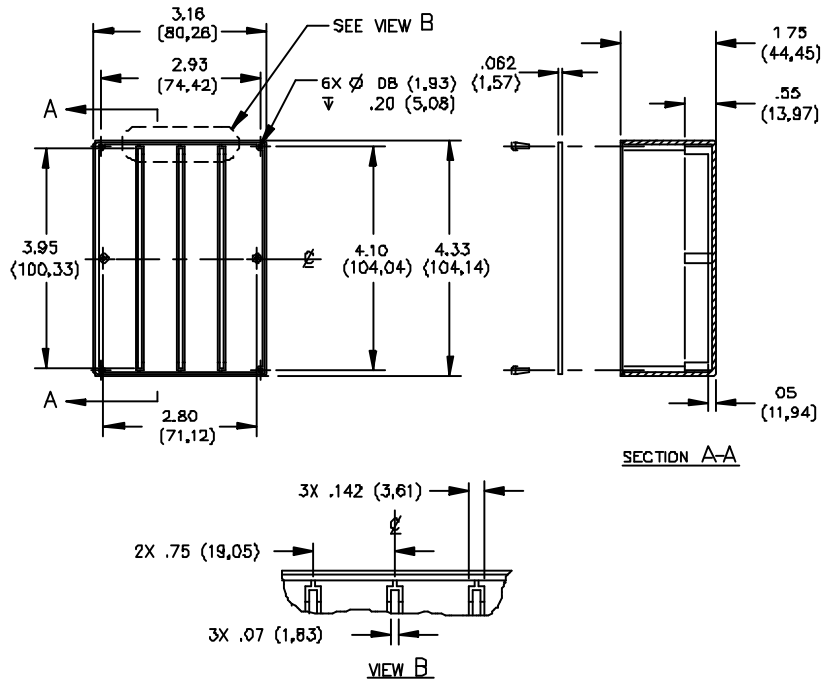

## Model 4384 Thermoplastic Box With Card Guides

**MATERIALS:**

Box and Cover: Glass filled nylon. Color: Blue

Marking: 4384

Screw: 4 Ea. Pan Head, self-tapping #2-32 cover crews. Carbon Steel.

Finish: Blue Zinc Plated

**RATINGS:**

Operating Temperature: +102°C. (+216°F.) Max.

**ORDERING INFORMATION:** Model 4384-\*

\*=Color Code, -0 Black, -6 Blue

All dimensions are in inches. Tolerances (except noted): .xx = ±.02" (.51 mm), .xxx = ±.005" (.127 mm).  
 All specifications are to the latest revisions. Specifications are subject to change without notice.  
 Registered trademarks are the property of their respective companies.