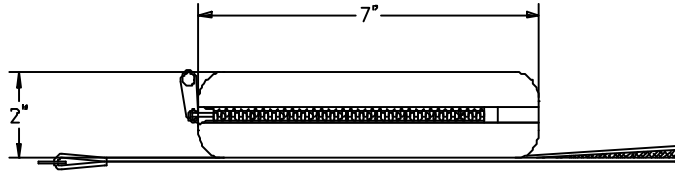

Pomona®

Model 6156 Case, Bench DMM, Universal

FEATURES:

- Straps attach case to the top of your bench-top multimeter
- Zippered compartments hold probes, leads and other accessories
- Fits most bench-top DMM such as Agilent 34401A, Keithley 2000 series and other similar sized meters
- Padded top and bottom protect instruments and accessories from damage

MATERIAL:

Smokey Gray Cordura

All dimensions are in inches. Tolerances (except noted): .xx = ±.02" (.51 mm), .xxx = ±.005" (.127 mm).

All specifications are to the latest revisions. Specifications are subject to change without notice.

Registered trademarks are the property of their respective companies. Made in USA