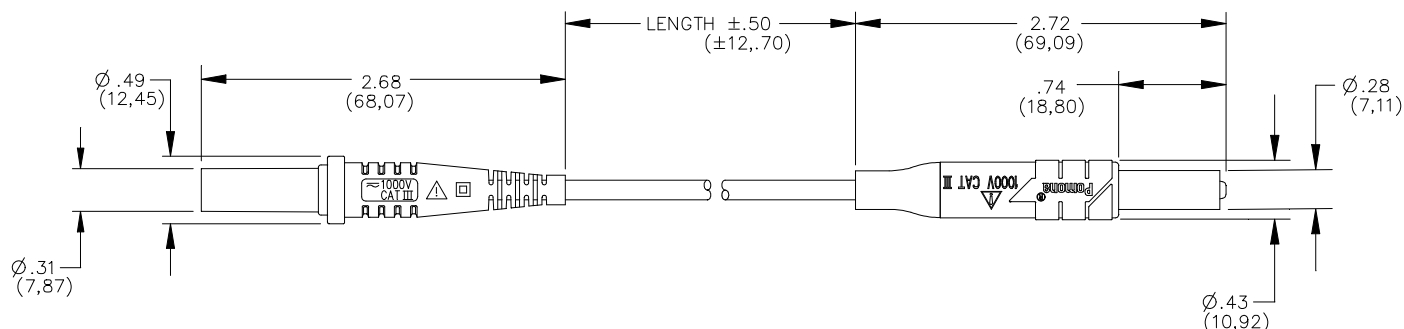

[sales@integrated-circuit.com](mailto:sales@integrated-circuit.com)

Pomona®

**Model 6358**  
**Test Lead, Straight DMM Plug**  
**To Retractable Plug**

**FEATURES:**

- Fits Fluke, Amprobe, H-P, Tekronix, Wavetek and Amprobe DMM's with sheathed style safety jacks.
- Flexible test leads feature high strand count silicone wire for extreme flexibility and high temperature resistance. Banana plugs are double crimped to the wire and the plugs are molded directly to the wire for added pull strength.
- The retractable sheath is ideal for connecting to older test equipment without double insulated jacks.

**MATERIALS:**

Test Leads (Male to Male) – Multi-Stranded Wire: 18 AWG Silicone, Color: One Black, One Red

Banana Plug: Insulation: Polypropylene, Color: One Black, One Red

Retractable Sheath Banana Plug:

Wire: 18 AWG, Stranding 65 x 36 t.c., Silicone Insulated, .144 (3,66mm) O.D.

**RATINGS:**

Operating Temperature: +55° C (+131° F) Max.

Conforms to IEC 1010, Cat. III, P2

Operating Voltage: 1000V

Current: 10 Amperes

All dimensions are in inches. Tolerances (except noted): .xx =  $\pm .02$ " (.51 mm), .xxx =  $\pm .005$ " (.127 mm). All specifications are to the latest revisions. Specifications are subject to change without notice. Registered trademarks are the property of their respective companies.