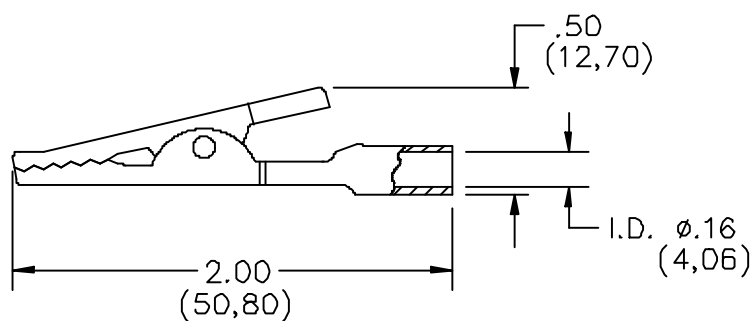

sales@integrated-circuit.com

Pomona®

Model 6567
Alligator with Banana Jack

FEATURES:

- Alligator Clip features a banana jack interface for quick and easy attachment to banana plug patch cords.
- Alligator Jaw opens up to .300" (7,62mm) for attachment to most test terminals and grounding points.

MATERIALS:

Alligator Clip: Steel.

ORDERING INFORMATION: Model 6567.

Packaging: Ten Alligator Clips per package.

All dimensions are in inches. Tolerances (except noted): .xx = ±.02" (.51 mm), .xxx = ± .005" (.127 mm).