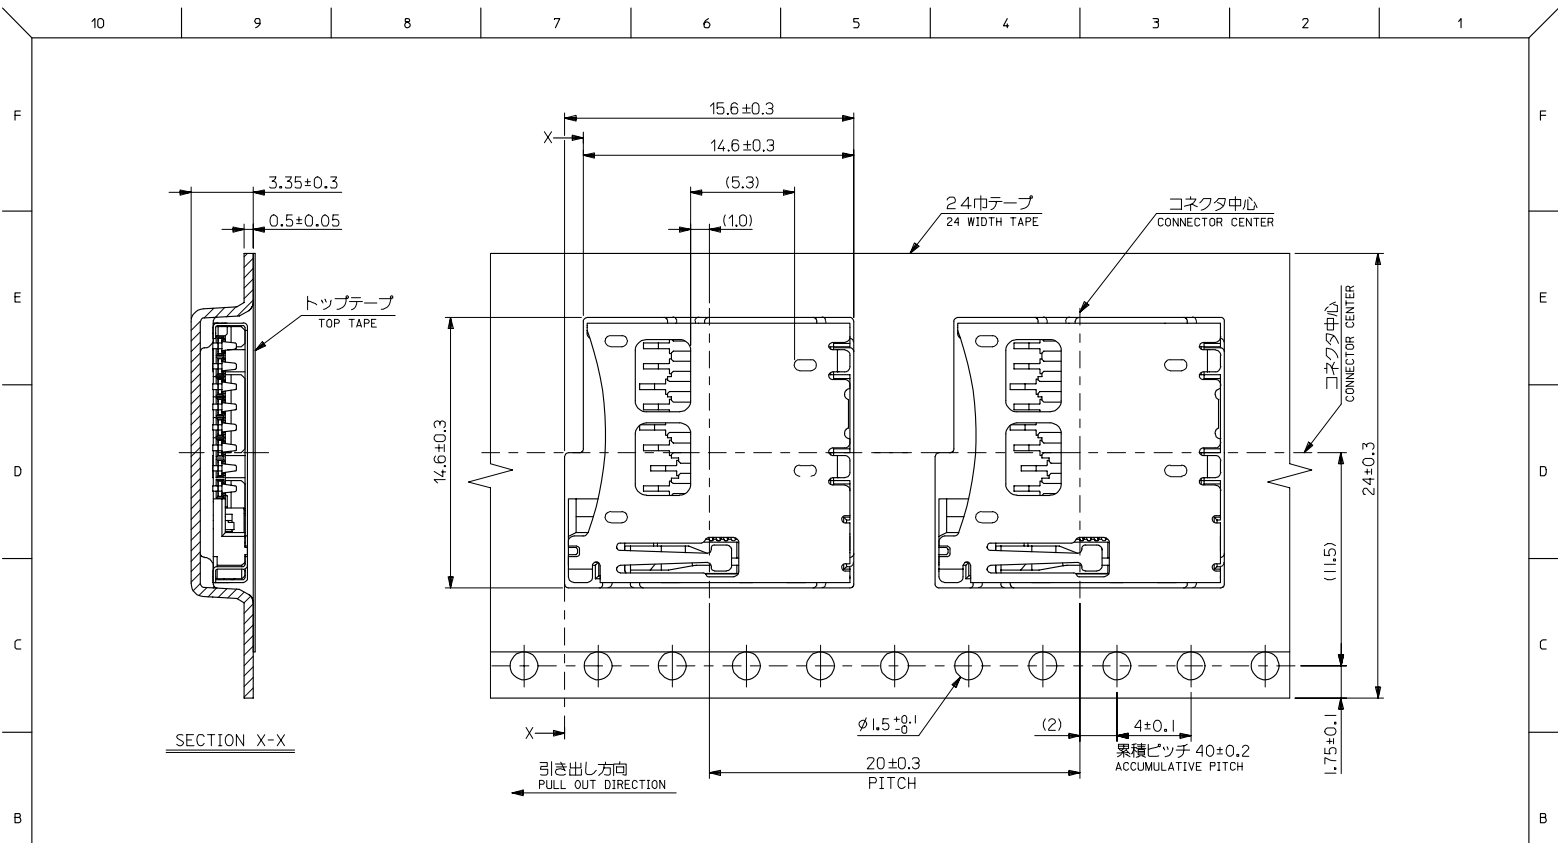

Excellent Integrated System Limited

Stocking Distributor

Click to view price, real time Inventory, Delivery & Lifecycle Information:

[Molex Connector Corporation](#)
[500873-0801](#)

For any questions, you can email us directly:
sales@integrated-circuit.com

REVISED E.C. NO.: J2005-3083 DRAWN BY: AOYAGI CHKD BY: MIYAKAWA APPR: NIKITA DATE: 2005/04/13 DATE: 2005/04/14 DATE: 2005/04/22	GENERAL TOLERANCES (UNLESS SPECIFIED)		DIMENSION STYLE MM ONLY		SCALE ---	DESIGN UNITS METRIC	THIRD ANGLE PROJECTION
	10 UNDER	±0.2	DRAWN BY S. MARUYA	DATE 2004/06/30	TITLE TFR CARD CONN. EMBOSSED TAPE PACKAGE		
	10 OVER 30 UNDER	±0.25	CHECKED BY M. SASAO	DATE 2004/06/30	MOLEX INCORPORATED		
	30 OVER	±0.3	APPROVED BY M. SASAO	DATE 2004/06/30	MATERIAL NO. 500873-0801	DOCUMENT NO. SD-500873-002	SHEET NO. 2 OF 2
ANGULAR ±3°		DRAFT WHERE APPLICABLE MUST REMAIN WITHIN DIMENSIONS		SIZE A3 THIS DRAWING CONTAINS INFORMATION THAT IS PROPRIETARY TO MOLEX INCORPORATED AND SHOULD NOT BE USED WITHOUT WRITTEN PERMISSION			