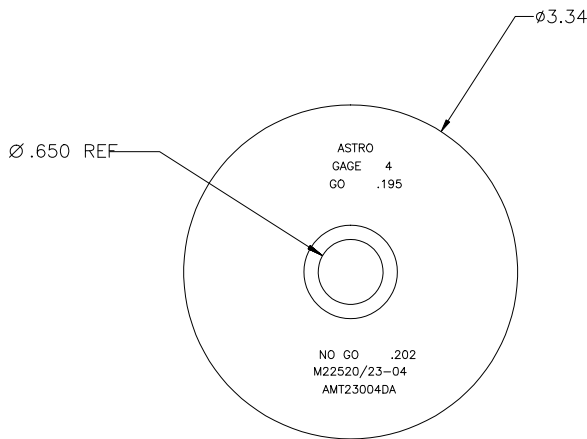

sales@integrated-circuit.com

**UNCONTROLLED DOCUMENT
WILL NOT BE UPDATED**

NOTES:
1. THIS IS AN AUTOCAD DRAWING DO NOT CHANGE MANUALLY.

| | | | | | | | | | |
|-------------|-------------|--|----------|---|--|---|--|--|---------------------------|
| | | | | <small>THESE DRAWINGS, SPECIFICATIONS OR OTHER DATA ARE AND REMAIN THE PROPERTY OF ASTRO TOOL CORP. AND MUST BE RETURNED UPON REQUEST. THEY CONTAIN INFORMATION OWNED AND/OR DEVELOPED BY ASTRO AT ITS OWN PRIVATE EXPENSE AND MAY NOT BE USED, DUPLICATED OR DISCLOSED TO OTHERS, IN WHOLE OR IN PART FOR DESIGN, MANUFACTURE OR PROCUREMENT WITHOUT THE WRITTEN PERMISSION OF ASTRO TOOL CORP. EACH AND EVERY TIME.</small> | | <small>SCALE:</small> N.T.S. <small>DOWN BY:</small> DYO <small>DATE:</small> 07-06-09 <small>APPROVED:</small> | <small>UNLESS OTHERWISE SPECIFIED:</small> DECIMALS: .XXX ±.005 .XX ±.010 .X ±.030 ANGLES: ±1° |  ASTRO TOOL CORP. <small>21615 S.W. TUALATIN VALLEY HWY., BEAVERTON OR 97006</small> | <small>CAGE 58161</small> |
| REV. | DESCRIPTION | BY | DATE | APR. | | | | | |
| A | NEW RELEASE | DYO | 07-06-09 | MMK | | | | | |
| DESCRIPTION | | ENVELOPE DRAWING: AMT23004DA DIE ASSEMBLY, SIZE 4 | | | | | | | |
| PART NO. | | B AMT23004DA-ENV | | | | | | | |