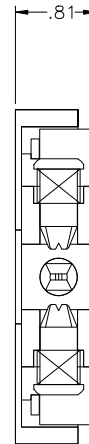

Excellent Integrated System Limited

Stocking Distributor

Click to view price, real time Inventory, Delivery & Lifecycle Information:

[Astro Tool Corp.](#)
[AMT23004DA](#)

For any questions, you can email us directly:

sales@integrated-circuit.com

**UNCONTROLLED DOCUMENT
WILL NOT BE UPDATED**

NOTES:
1. THIS IS AN AUTOCAD DRAWING DO NOT CHANGE MANUALLY.

| | | | | | | | | | |
|-------------|-------------|--|----------|---|--|---|--|--|---------------------------|
| | | | | <small>THESE DRAWINGS, SPECIFICATIONS OR OTHER DATA ARE AND REMAIN THE PROPERTY OF ASTRO TOOL CORP. AND MUST BE RETURNED UPON REQUEST. THEY CONTAIN INFORMATION OWNED AND/OR DEVELOPED BY ASTRO AT ITS OWN PRIVATE EXPENSE AND MAY NOT BE USED, DUPLICATED OR DISCLOSED TO OTHERS, IN WHOLE OR IN PART FOR DESIGN, MANUFACTURE OR PROCUREMENT WITHOUT THE WRITTEN PERMISSION OF ASTRO TOOL CORP. EACH AND EVERY TIME.</small> | | <small>SCALE:</small> N.T.S. <small>DOWN BY:</small> DYO <small>DATE:</small> 07-06-09 <small>APPROVED:</small> | <small>UNLESS OTHERWISE SPECIFIED:</small> DECIMALS: .XXX ±.005 .XX ±.010 .X ±.030 ANGLES: ±1° |  ASTRO TOOL CORP. <small>21615 S.W. TUALATIN VALLEY HWY., BEAVERTON OR 97006</small> | <small>CAGE 58161</small> |
| REV. | DESCRIPTION | BY | DATE | APR. | | | | | |
| A | NEW RELEASE | DYO | 07-06-09 | MMK | | | | | |
| DESCRIPTION | | ENVELOPE DRAWING: AMT23004DA DIE ASSEMBLY, SIZE 4 | | | | | | | |
| PART NO. | | B AMT23004DA-ENV | | | | | | | |