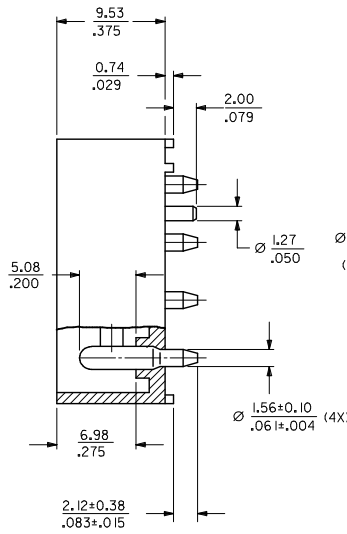

sales@integrated-circuit.com

MAT'L NO.	ENG NO.
15-24-4742	A-8981-4V6-LF

NOTES :

1. PLATING
POSTPLATE 0.00254/-.000100 MIN. TIN
OVER 0.00127/-.000050 MIN. NICKEL OVERALL.
2. PART TO MATE WITH HOUSING 8981-4P2
AND TERMINAL 8980-3*.
3. PRODUCT SPEC PS-8981-4V4/4R1-P APPLIES.
4. MATERIAL:
HOUSING - PCT, GLASS FILLED, UL94V-0
COLOR BLACK
TERMINAL - PHOS BRONZE

ADD CKT INDICATION EC NO. S2009-0836 DRAWN BY DRWNSKANG 2009/05/08 CHECKED BY CHKDATSEE 2009/05/08 APPROVED BY APPR:MLONG 2009/05/11 REV D1	QUALITY SYMBOLS ▽=0 ▽=0	GENERAL TOLERANCES (UNLESS SPECIFIED) <table border="1"> <thead> <tr> <th></th> <th>mm</th> <th>INCH</th> </tr> </thead> <tbody> <tr> <td>4 PLACES</td> <td>±---</td> <td>±---</td> </tr> <tr> <td>3 PLACES</td> <td>±---</td> <td>±.008</td> </tr> <tr> <td>2 PLACES</td> <td>±0.20</td> <td>±---</td> </tr> <tr> <td>1 PLACE</td> <td>±---</td> <td>±---</td> </tr> <tr> <td colspan="3">ANGULAR ± 3°</td> </tr> </tbody> </table>		mm	INCH	4 PLACES	±---	±---	3 PLACES	±---	±.008	2 PLACES	±0.20	±---	1 PLACE	±---	±---	ANGULAR ± 3°			DIMENSION STYLE MM/IN DRAWN BY SKTOH DATE 1991/10/17 CHECKED BY GWANG DATE 1991/11/14 APPROVED BY RWONG DATE 1991/11/14	SCALE NTS DESIGN UNITS METRIC THIRD ANGLE PROJECTION	TITLE POWER CONNECTOR, 4 CKTS VERTICAL MOUNT
		mm	INCH																				
	4 PLACES	±---	±---																				
	3 PLACES	±---	±.008																				
2 PLACES	±0.20	±---																					
1 PLACE	±---	±---																					
ANGULAR ± 3°																							
DRAFT WHERE APPLICABLE MUST REMAIN WITHIN DIMENSIONS		MATERIAL NO. SEE TABLE SIZE A3	MOLEX INCORPORATED DOCUMENT NO. SD-8981-4V6 SHEET NO. 1 OF 1																				
THIS DRAWING CONTAINS INFORMATION THAT IS PROPRIETARY TO MOLEX INCORPORATED AND SHOULD NOT BE USED WITHOUT WRITTEN PERMISSION																							