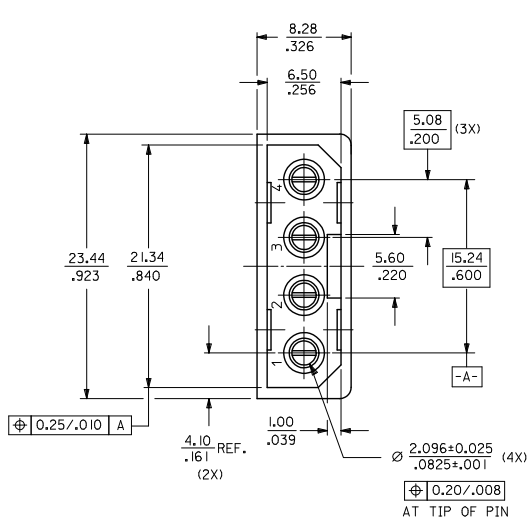

sales@integrated-circuit.com

MAT'L NO.	ENG NO.
15-24-4742	A-8981-4V6-LF

NOTES :

1. PLATING
POSTPLATE 0.00254/-.000100 MIN. TIN
OVER 0.00127/-.000050 MIN. NICKEL OVERALL.
2. PART TO MATE WITH HOUSING 8981-4P2
AND TERMINAL 8980-3*.
3. PRODUCT SPEC PS-8981-4V4/4R1-P APPLIES.
4. MATERIAL:
HOUSING - PCT, GLASS FILLED, UL94V-0
COLOR BLACK
TERMINAL - PHOS BRONZE

ADD CKT INDICATION EC NO. S2009-0836 DRAWN BY DRWNSKANG 2009/05/08 CHECKED BY CHKDATSEE 2009/05/08 APPROVED BY APPR:MLONG 2009/05/11 REV D1	QUALITY SYMBOLS ▽=0 ▽=0	GENERAL TOLERANCES (UNLESS SPECIFIED) <table border="1"> <thead> <tr> <th></th> <th>mm</th> <th>INCH</th> </tr> </thead> <tbody> <tr> <td>4 PLACES</td> <td>±---</td> <td>±---</td> </tr> <tr> <td>3 PLACES</td> <td>±---</td> <td>±.008</td> </tr> <tr> <td>2 PLACES</td> <td>±0.20</td> <td>±---</td> </tr> <tr> <td>1 PLACE</td> <td>±---</td> <td>±---</td> </tr> <tr> <td colspan="3">ANGULAR ± 3°</td> </tr> </tbody> </table>		mm	INCH	4 PLACES	±---	±---	3 PLACES	±---	±.008	2 PLACES	±0.20	±---	1 PLACE	±---	±---	ANGULAR ± 3°			DIMENSION STYLE MM/IN DRAWN BY SKTOH DATE 1991/10/17 CHECKED BY GWANG DATE 1991/11/14 APPROVED BY RWONG DATE 1991/11/14	SCALE NTS DESIGN UNITS METRIC THIRD ANGLE PROJECTION	TITLE POWER CONNECTOR, 4 CKTS VERTICAL MOUNT
		mm	INCH																				
	4 PLACES	±---	±---																				
	3 PLACES	±---	±.008																				
2 PLACES	±0.20	±---																					
1 PLACE	±---	±---																					
ANGULAR ± 3°																							
DRAFT WHERE APPLICABLE MUST REMAIN WITHIN DIMENSIONS		MATERIAL NO. SEE TABLE SIZE A3	MOLEX INCORPORATED DOCUMENT NO. SD-8981-4V6 SHEET NO. 1 OF 1																				
THIS DRAWING CONTAINS INFORMATION THAT IS PROPRIETARY TO MOLEX INCORPORATED AND SHOULD NOT BE USED WITHOUT WRITTEN PERMISSION																							