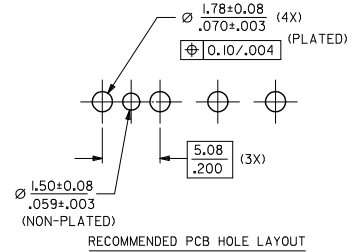

sales@integrated-circuit.com

MAT'L NO.	ENG NO.
15-24-4742	A-8981-4V6-LF

NOTES :

1. PLATING
POSTPLATE 0.00254/-.000100 MIN. TIN
OVER 0.00127/-.000050 MIN. NICKEL OVERALL.
2. PART TO MATE WITH HOUSING 8981-4P2
AND TERMINAL 8980-3*.
3. PRODUCT SPEC PS-8981-4V4/4R1-P APPLIES.
4. MATERIAL:
HOUSING - PCT, GLASS FILLED, UL94V-0
COLOR BLACK
TERMINAL - PHOS BRONZE

ADD CKT INDICATION EC NO. S2009-0836 DRAWN BY DRWNSKANG 2009/05/08 CHECKED BY CHKDATSEE 2009/05/08 APPROVED BY APPR:MLONG 2009/05/11 REV D1	QUALITY SYMBOLS ▽=0 ▽=0	GENERAL TOLERANCES (UNLESS SPECIFIED) <table border="1"> <thead> <tr> <th></th> <th>mm</th> <th>INCH</th> </tr> </thead> <tbody> <tr> <td>4 PLACES</td> <td>±---</td> <td>±---</td> </tr> <tr> <td>3 PLACES</td> <td>±---</td> <td>±.008</td> </tr> <tr> <td>2 PLACES</td> <td>±0.20</td> <td>±---</td> </tr> <tr> <td>1 PLACE</td> <td>±---</td> <td>±---</td> </tr> <tr> <td colspan="3">ANGULAR ± 3°</td> </tr> </tbody> </table>		mm	INCH	4 PLACES	±---	±---	3 PLACES	±---	±.008	2 PLACES	±0.20	±---	1 PLACE	±---	±---	ANGULAR ± 3°			DIMENSION STYLE MM/IN DRAWN BY SKTOH DATE 1991/10/17 CHECKED BY GWANG DATE 1991/11/14 APPROVED BY RWONG DATE 1991/11/14	SCALE NTS DESIGN UNITS METRIC THIRD ANGLE PROJECTION	TITLE POWER CONNECTOR, 4 CKTS VERTICAL MOUNT
		mm	INCH																				
	4 PLACES	±---	±---																				
	3 PLACES	±---	±.008																				
2 PLACES	±0.20	±---																					
1 PLACE	±---	±---																					
ANGULAR ± 3°																							
DRAFT WHERE APPLICABLE MUST REMAIN WITHIN DIMENSIONS		MATERIAL NO. SEE TABLE SIZE A3	MOLEX INCORPORATED DOCUMENT NO. SD-8981-4V6 SHEET NO. 1 OF 1																				
THIS DRAWING CONTAINS INFORMATION THAT IS PROPRIETARY TO MOLEX INCORPORATED AND SHOULD NOT BE USED WITHOUT WRITTEN PERMISSION																							