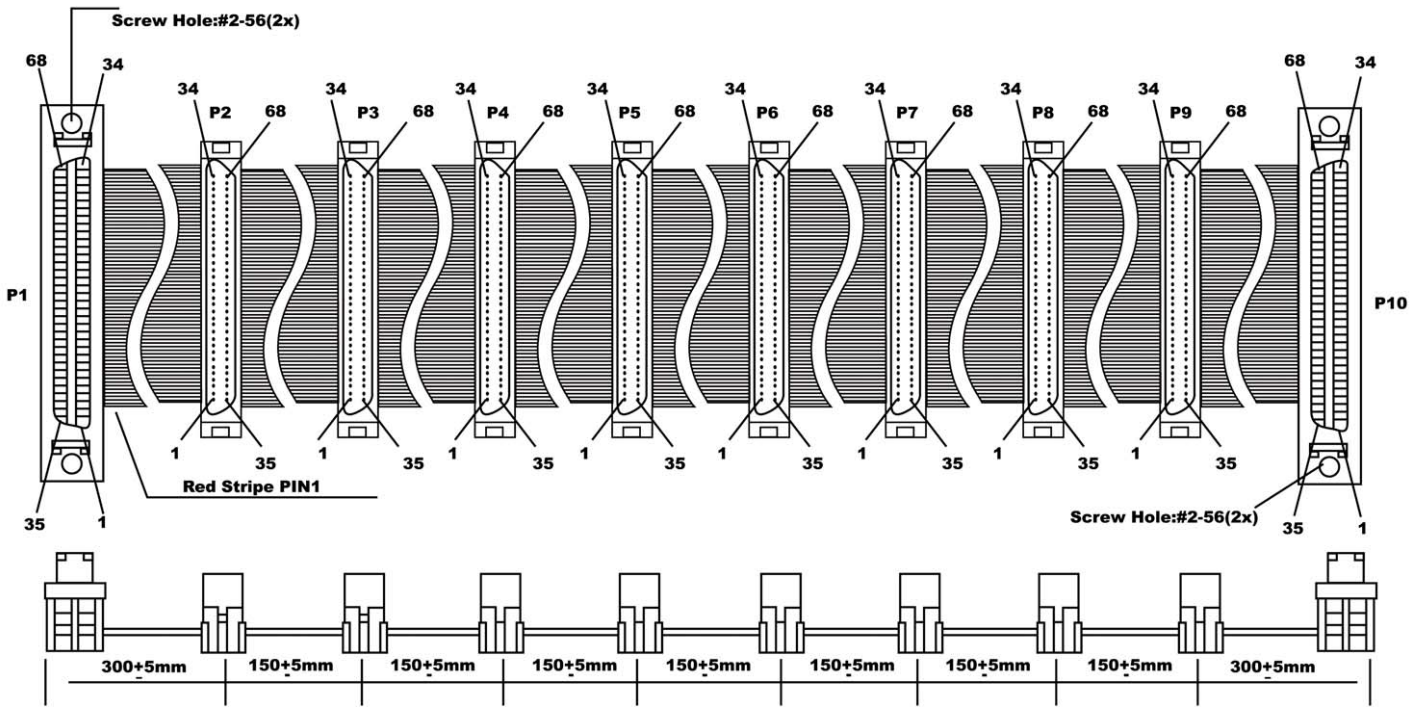

[sales@integrated-circuit.com](mailto:sales@integrated-circuit.com)

**Remark:**

- 1.Flat Cable:68C 30AWG(7/0.10)Tinned Copper 0.635mm Pitch INS:PVC  
Color:Grey UL2678 Approved
- 2.P2~P9 IDC Plug 68PIN 1.27mm Pitch W/O Strain Relief Gold Flash Color: Black
- 3.P1,P10 HPDB 68PIN Socket Gold Flash Plastic:Black
- 4.Wire Connection:1:1