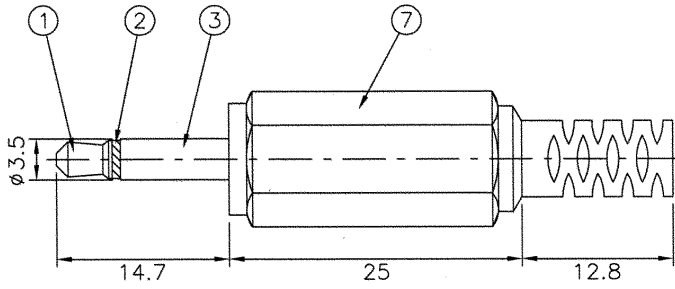

No	DESCRIPTION	MATERIAL	FINISH
1.	CONTACT HEAD	BRASS	NICKEL PLATED
2.	INSULATOR	POM	BLACK COLOR
3.	SLEEVE	BRASS	NICKEL PLATED
4.	EARTH TERMINAL	BRASS	NICKEL PLATED
5.	TIP TERMINAL	BRASS	NICKEL PLATED
6.	TERMINAL INSULATOR	POM	WHITE COLOR
7.	PLASTIC COVER	PE	BLACK COLOR

TOLERANCE: ±0.3MM UNLESS OTHERWISE SPECIFIED

9615 SW Allen, Suite 103 Beaverton, OR 97005 Phone: (503) 643-4899 800-275-4899 Fax: (503) 643-6129 Website: www.cui.com		
TITLE: 3.5Ø MONO PHONE PLUG		
PART NO.	MP-3501	UNITS: Millimeters
DRAWN BY:	APPROVED BY:	SCALE:
Todd R. White		2X