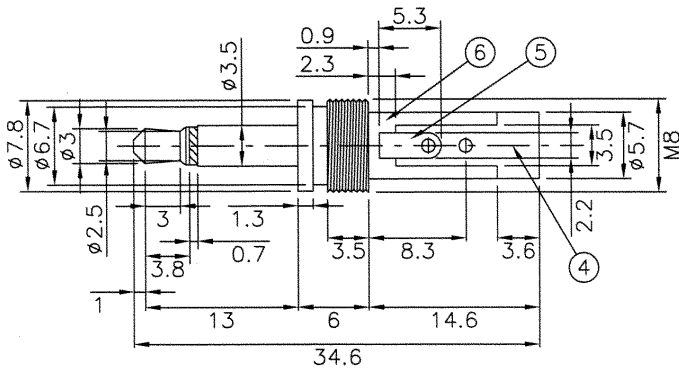

No	DESCRIPTION	MATERIAL	FINISH
1.	CONTACT HEAD	BRASS	NICKEL PLATED
2.	INSULATOR	POM	BLACK COLOR
3.	SLEEVE	BRASS	NICKEL PLATED
4.	EARTH TERMINAL	BRASS	NICKEL PLATED
5.	TIP TERMINAL	BRASS	NICKEL PLATED
6.	TERMINAL INSULATOR	POM	WHITE COLOR
7.	PLASTIC COVER	PE	BLACK COLOR

TOLERANCE: ±0.3MM UNLESS OTHERWISE SPECIFIED

9615 SW Allen, Suite 103 Beaverton, OR 97005 Phone: (503) 643-4899 800-275-4899 Fax: (503) 643-6129 Website: www.cui.com		
TITLE: 3.5Ø MONO PHONE PLUG		
PART NO.	MP-3501	UNITS: Millimeters
DRAWN BY:	APPROVED BY:	SCALE:
Todd R. White		2X