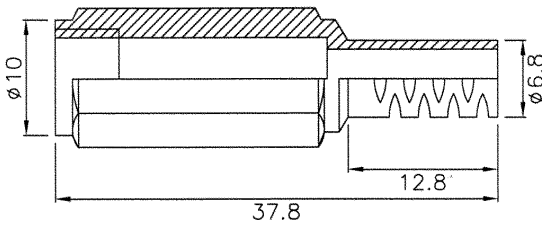

No	DESCRIPTION	MATERIAL	FINISH
1.	CONTACT HEAD	BRASS	NICKEL PLATED
2.	INSULATOR	POM	BLACK COLOR
3.	SLEEVE	BRASS	NICKEL PLATED
4.	EARTH TERMINAL	BRASS	NICKEL PLATED
5.	TIP TERMINAL	BRASS	NICKEL PLATED
6.	TERMINAL INSULATOR	POM	WHITE COLOR
7.	PLASTIC COVER	PE	BLACK COLOR

TOLERANCE: ±0.3MM UNLESS OTHERWISE SPECIFIED

9615 SW Allen, Suite 103 Beaverton, OR 97005 Phone: (503) 643-4899 800-275-4899 Fax: (503) 643-6129 Website: www.cui.com		
TITLE: 3.5Ø MONO PHONE PLUG		
PART NO.	MP-3501	UNITS: Millimeters
DRAWN BY:	APPROVED BY:	SCALE:
Todd R. White		2X