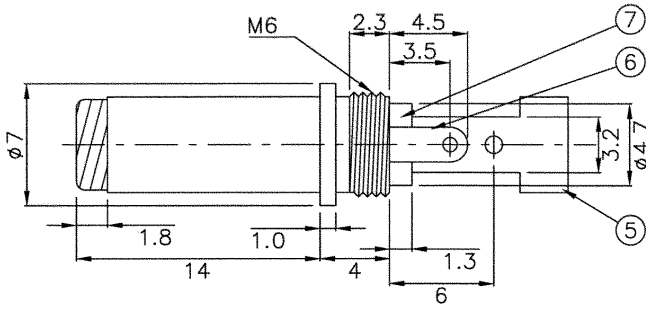

sales@integrated-circuit.com

No	DESCRIPTION	MATERIAL	FINISH
1.	HOUSING	BAKELITE	BLACK
2.	INSULATOR RING	POM	BLACK
3.	INNER BARREL	BRASS	NICKEL PLATED
4.	OUTER SLEEVE	BRASS	NICKEL PLATED
5.	GROUND TERMINAL	BRASS 0.3T	NICKEL PLATED
6.	TERMINAL	BRASS 0.2T	NICKEL PLATED
7.	INSULATOR	POM	RED COLOR

TOLERANCE: ±0.3MM UNLESS OTHERWISE SPECIFIED

9615 SW Allen, Suite 103
 Beaverton, OR 97005
 Phone: (503) 643-4899
 800-275-4899
 Fax: (503) 643-6129
 Website: www.cui.com

TITLE:		
DC PLUG		
PART NO.	PP-002A	UNITS: MM [INCHES]
DRAWN BY:	Todd R. White	APPROVED BY:
		SCALE: 3X