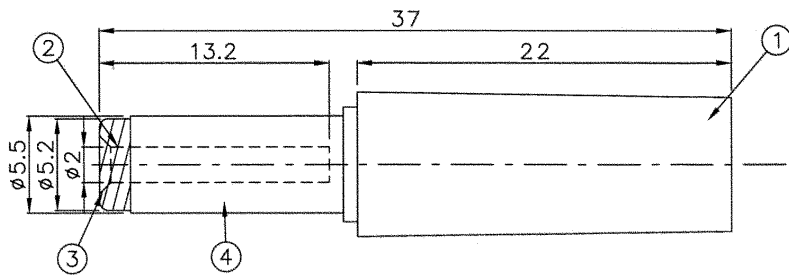

sales@integrated-circuit.com

No	DESCRIPTION	MATERIAL	FINISH
1.	HOUSING	BAKELITE	BLACK
2.	INSULATOR RING	POM	BLACK
3.	INNER BARREL	BRASS	NICKEL PLATED
4.	OUTER SLEEVE	BRASS	NICKEL PLATED
5.	GROUND TERMINAL	BRASS 0.3T	NICKEL PLATED
6.	TERMINAL	BRASS 0.2T	NICKEL PLATED
7.	INSULATOR	POM	RED COLOR

TOLERANCE: ±0.3MM UNLESS OTHERWISE SPECIFIED

9615 SW Allen, Suite 103
 Beaverton, OR 97005
 Phone: (503) 643-4899
 800-275-4899
 Fax: (503) 643-6129
 Website: www.cui.com

TITLE:		
DC PLUG		
PART NO.	PP-002A	UNITS: MM [INCHES]
DRAWN BY:	Todd R. White	APPROVED BY:
		SCALE: 3X