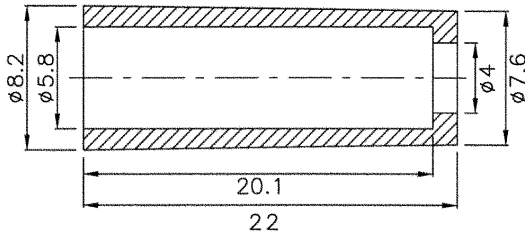

sales@integrated-circuit.com

No	DESCRIPTION	MATERIAL	FINISH
1.	HOUSING	BAKELITE	BLACK
2.	INSULATOR RING	POM	BLACK
3.	INNER BARREL	BRASS	NICKEL PLATED
4.	OUTER SLEEVE	BRASS	NICKEL PLATED
5.	GROUND TERMINAL	BRASS 0.3T	NICKEL PLATED
6.	TERMINAL	BRASS 0.2T	NICKEL PLATED
7.	INSULATOR	POM	RED COLOR

TOLERANCE: ±0.3MM UNLESS OTHERWISE SPECIFIED

9615 SW Allen, Suite 103
 Beaverton, OR 97005
 Phone: (503) 643-4899
 800-275-4899
 Fax: (503) 643-6129
 Website: www.cui.com

TITLE:		
DC PLUG		
PART NO.	PP-002A	UNITS: MM [INCHES]
DRAWN BY:	Todd R. White	APPROVED BY:
		SCALE: 3X