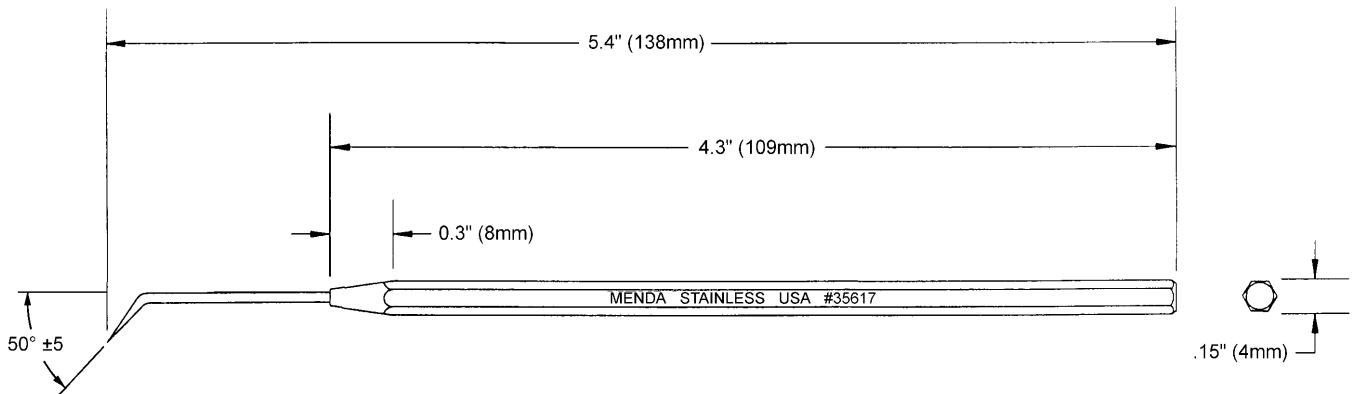

Item 35630 - Kit of all four probes
in light blue vinyl pouch with
individual pockets.

Material: 300 Series stainless steel
 Handle: 5/32" (4mm) hex shape to prevent rolling
 Points: Semi hardened - may be reshaped for special
 applications as required
 Tip diameter: .005" nominal

Made in America

Prober, Stainless Steel, Angle

MENDA

3651 WALNUT AVE., CHINO, CA 91710
 PHONE: (909) 627-2453 • FAX: (909) 755-8848
 WEBSITE: www.mendapump.com

DRAWING NUMBER
35617

DATE:
04/02