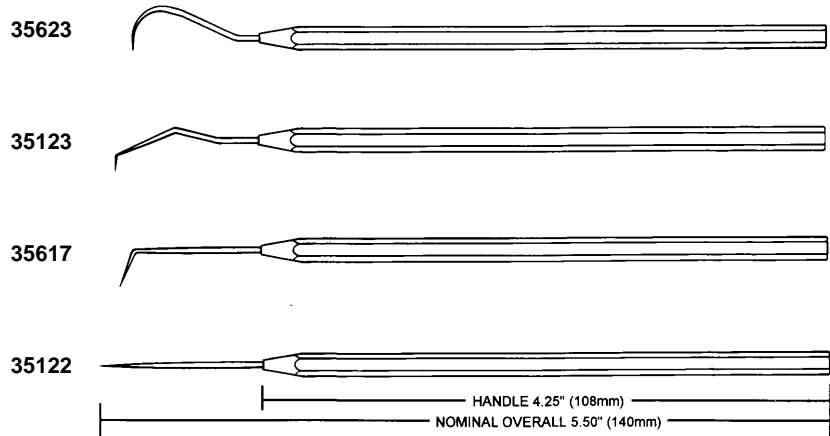

Item 35630 - KIT OF ALL FOUR PROBERS IN LIGHT BLUE VINYL POUCH WITH INDIVIDUAL POCKETS.

- Material: 300 Series Stainless Steel
- Handle: 5/32" (4mm) hex shape to prevent rolling
- Points: Semi hardened - may be reshaped for special applications as required
- Item 35122: Straight needle point
- Item 35123: hook needle point
- Item 35617: Angle needle point
- Item 35623: Curved needle point