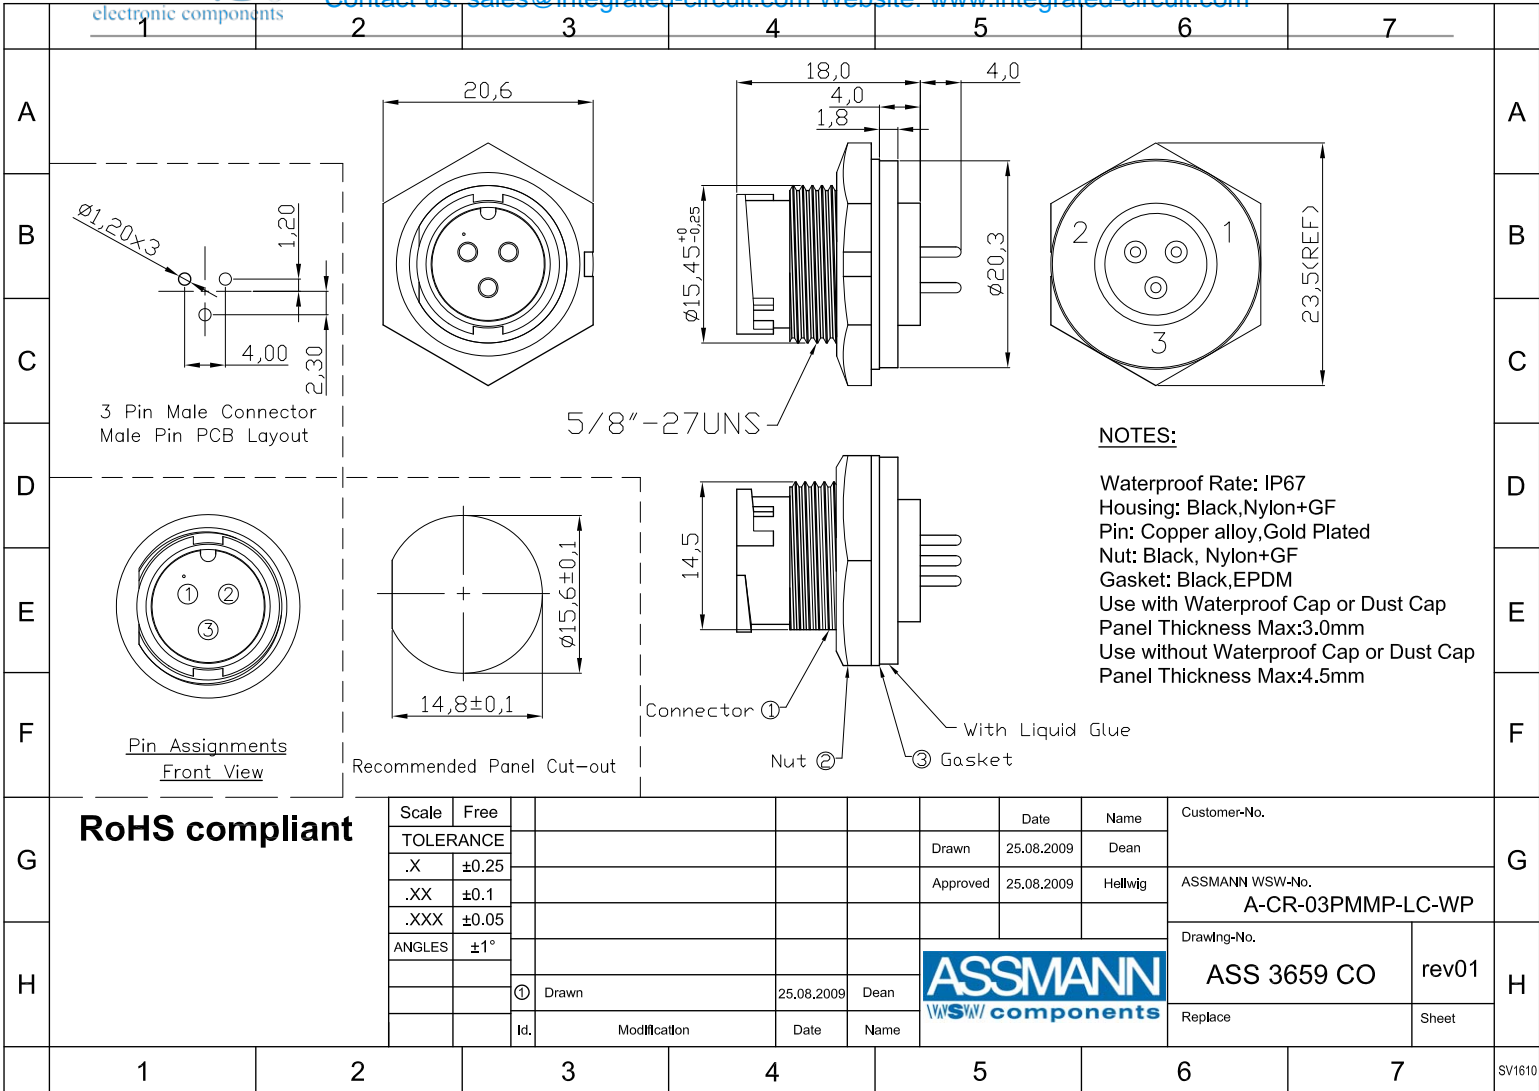

## Excellent Integrated System Limited

Stocking Distributor

Click to view price, real time Inventory, Delivery & Lifecycle Information:

[ASSMANN WSW Components](#)  
[A-CR-03PMMP-LC-WP](#)

For any questions, you can email us directly:  
[sales@integrated-circuit.com](mailto:sales@integrated-circuit.com)