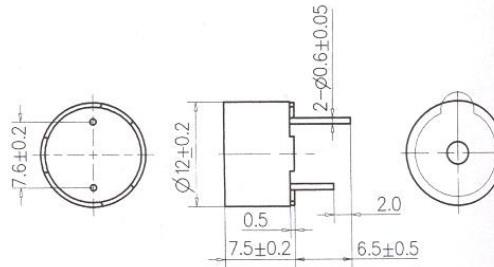

#### DIMENSIONS

φ 12.0 × H7.5

UNIT : mm  
 TOLERANCE : ± 0.3  
 HOUSING MATERIAL : PBT

Type	Unit	
Rated Voltage	(Vdc)	1.5
Operating Voltage	(Vdc)	1.4~2
Rated Current	(mA)	< 25
Sound Output at 10cm	(dB)	> 75
Resonance Frequency	(Hz)	2300±500
Response Time	(Ms)	< 25
Operating Temp	(C)	-20+70
Storage Temp	(C)	-25+80
Weight	(g)	2
Dimension	mm	12 x H7.5
*Value applying rated voltage (DC)		
*distance for measurement 10cm		
*WST-12XXBX: 3100 Hz		