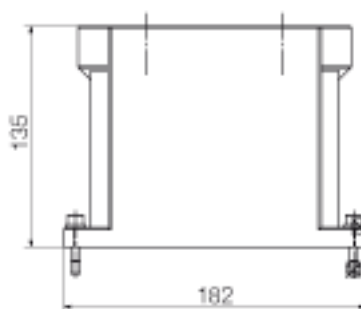

General ordering data

Order No.	1853310000
Part designation	HDC HB 48 TEK TVS 1xM50G
Version	HDC enclosures, BG: 12, IP 68, Plug, high, M 50
EAN	4032248387380
Qty.	1 pc(s).

Dimensions

Total length	167 mm
Width housing C	92 mm
Height of housing B	135 mm
Hole pitch length A2	0 mm
Cable entry	M 50

General data

Protection class	IP 68
Housing main material	diecast aluminium
Colour	black
Temperature, min.	-40 °C
Temperature, max.	125 °C

Version

Type of housing	Plug Housing
Cable entry	w. threading
Number of cable entry on top	0
Number of cable entry sideways	1
Cover	without cover
Cover	without cover
Size	12
Design	high
Upper part/Lower part/Cover	Upper part
locking system	M6 screw plug
Cable entry	M 50