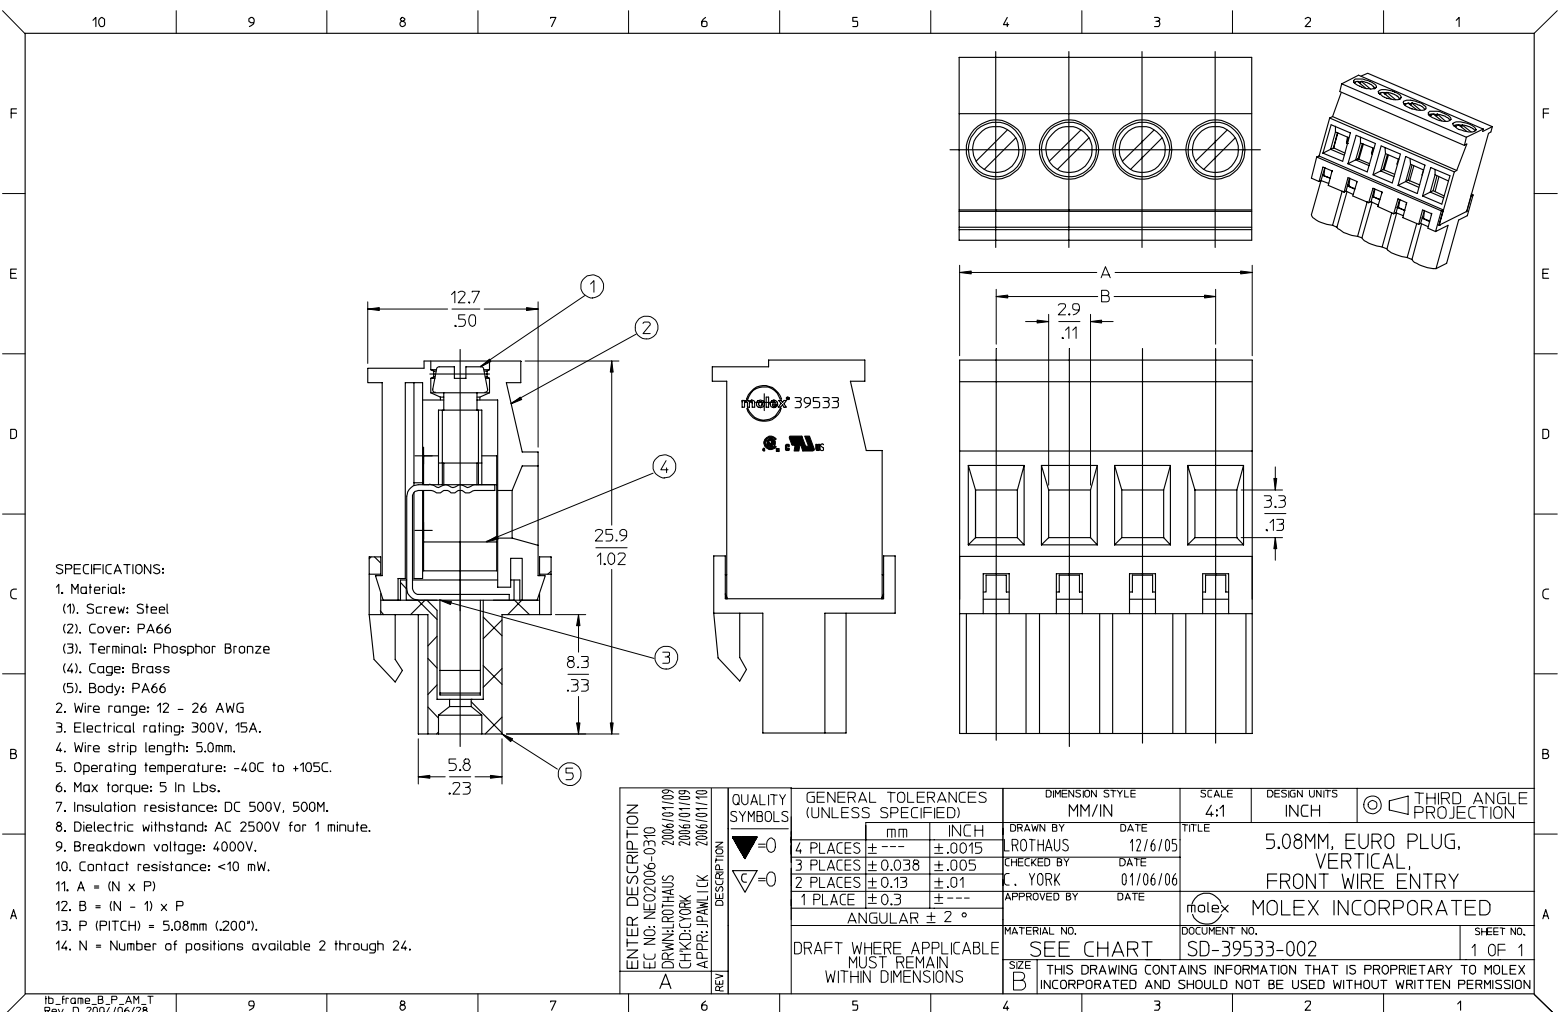

sales@integrated-circuit.com

SPECIFICATIONS:

1. Material:
 (1). Screw: Steel
 (2). Cover: PA66
 (3). Terminal: Phosphor Bronze
 (4). Cage: Brass
 (5). Body: PA66
2. Wire range: 12 - 26 AWG
 3. Electrical rating: 300V, 15A.
 4. Wire strip length: 5.0mm.
 5. Operating temperature: -40C to +105C.
 6. Max torque: 5 In Lbs.
 7. Insulation resistance: DC 500V, 500M.
 8. Dielectric withstand: AC 2500V for 1 minute.
 9. Breakdown voltage: 4000V.
 10. Contact resistance: <10 mW.
 11. A = (N x P)
 12. B = (N - 1) x P
 13. P (PITCH) = 5.08mm (.200").
 14. N = Number of positions available 2 through 24.

ENTER DESCRIPTION EC NO: NEO2006-0310 DRAWN: LROTHAUS 2006/01/09 CHECKED: YORK 2006/01/09 APPR: JFAMILLIK 2006/01/10	QUALITY SYMBOLS ▽=0 ▽=0	GENERAL TOLERANCES (UNLESS SPECIFIED)		DIMENSION STYLE MM/IN		SCALE 4:1	DESIGN UNITS INCH	THIRD ANGLE PROJECTION	
		4 PLACES ± --- ± .0015 3 PLACES ± 0.038 ± .005 2 PLACES ± 0.13 ± .01 1 PLACE ± 0.3 ± ---	DRAWN BY LROTHAUS DATE 12/6/05	TITLE 5.08MM, EURO PLUG, VERTICAL, FRONT WIRE ENTRY		CHECKED BY C. YORK DATE 01/06/06		MOLEX INCORPORATED	
A	DESCRIPTION	DRAFT WHERE APPLICABLE MUST REMAIN WITHIN DIMENSIONS		MATERIAL NO. SEE CHART		DOCUMENT NO. SD-39533-002		SHEET NO. 1 OF 1	

SEE SHEET 1 IEC NO. NEO2006-0310 DRAWS: LROTHAUS 2006/01/08 CHKD: LYORK 2006/01/08 APPR: JFAMILK 2006/01/10	QUALITY SYMBOLS ▽=0 ▽=0	GENERAL TOLERANCES (UNLESS SPECIFIED)		DIMENSION STYLE MM/IN		SCALE 4:1	DESIGN UNITS INCH	THIRD ANGLE PROJECTION
		4 PLACES ± --- 3 PLACES ± 0.038 2 PLACES ± 0.13 1 PLACE ± 0.3	mm INCH ± .0015 ± .005 ± .01 ± ---	DRAWN BY LROTHAUS	DATE 12/6/05	TITLE 5.08MM, EURO PLUG, VERTICAL, FRONT WIRE ENTRY		
A	REV Description	DRAFT WHERE APPLICABLE MUST REMAIN WITHIN DIMENSIONS		MATERIAL NO. SEE CHART		DOCUMENT NO. SD-39533-002		SHEET NO. 2 OF 2
		INCORPORATED AND SHOULD NOT BE USED WITHOUT WRITTEN PERMISSION		MOLEX INCORPORATED		THIS DRAWING CONTAINS INFORMATION THAT IS PROPRIETARY TO MOLEX		