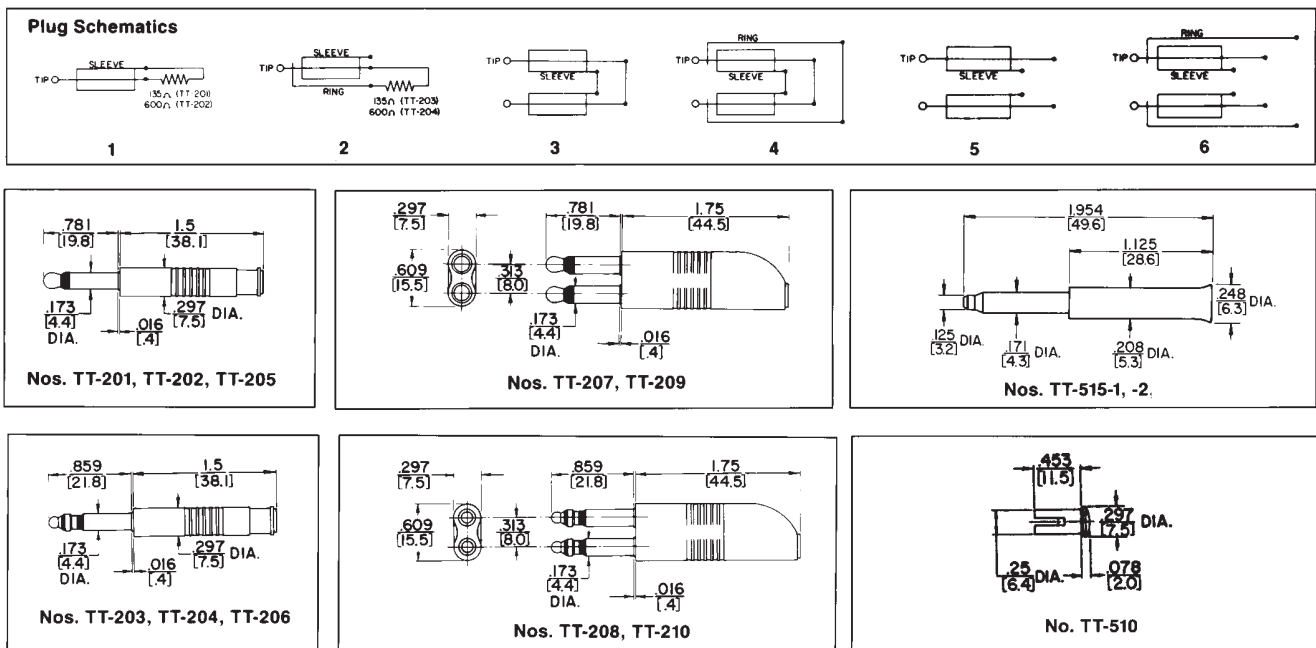

Excellent Integrated System Limited

Stocking Distributor

Click to view price, real time Inventory, Delivery & Lifecycle Information:

[Switchcraft Inc.](#)
[TT5152](#)

For any questions, you can email us directly:

sales@integrated-circuit.com

MINIATURE, DUMMY PLUGS, HOLE PLUGS

DIMENSIONS ARE FOR REFERENCE ONLY $\frac{\text{Inch}}{\text{(mm)}}$

NOTE: Contact your Switchcraft Representative for price and delivery.