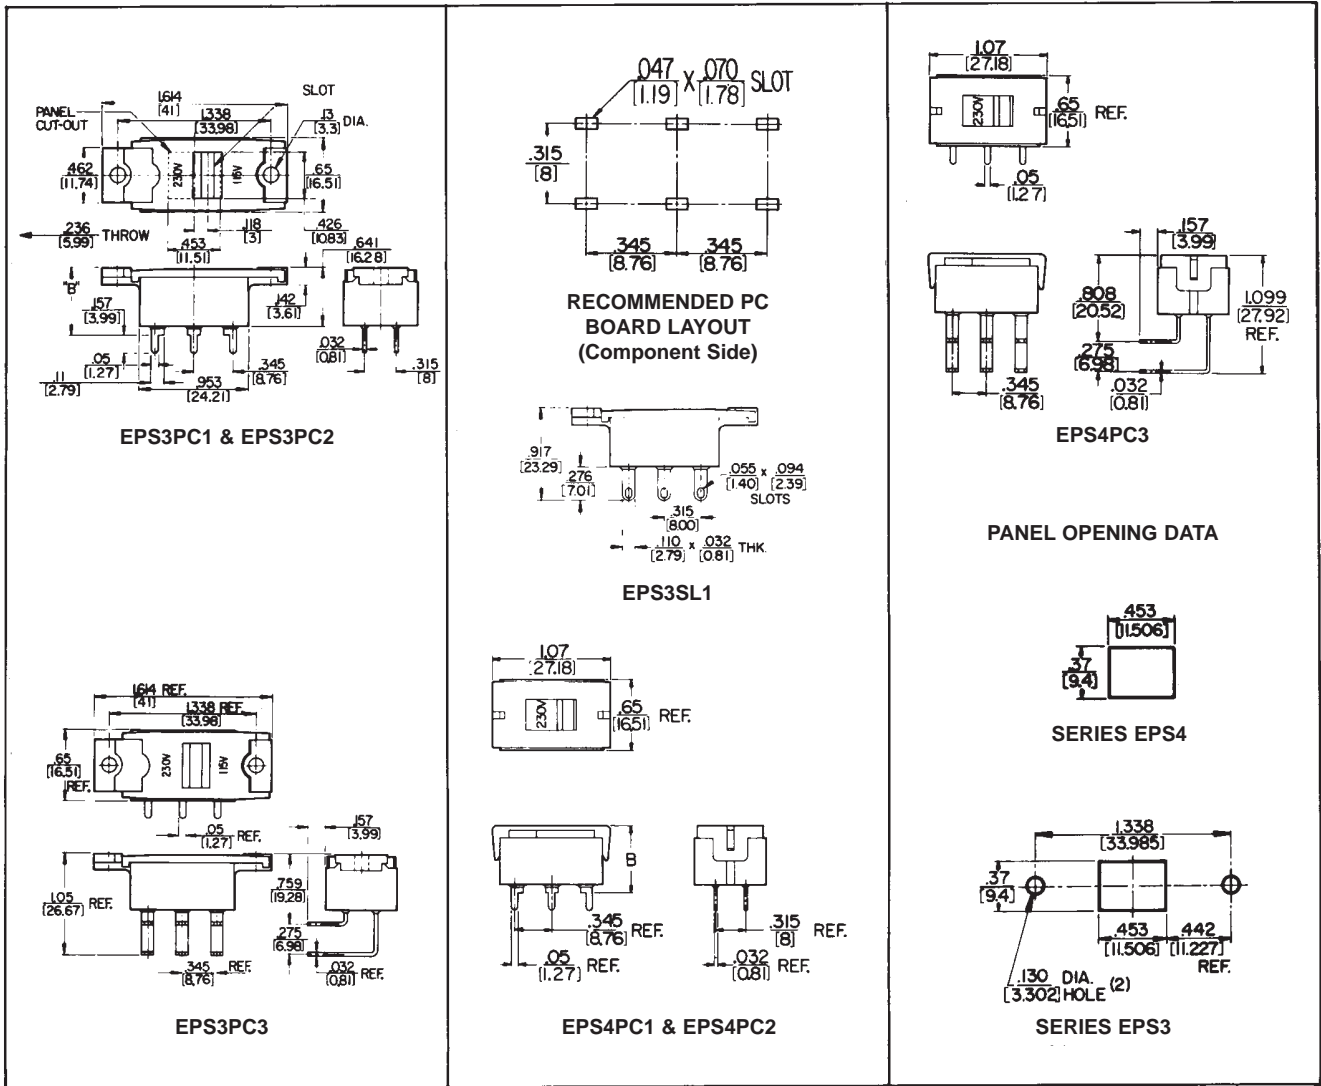

sales@integrated-circuit.com

EUROPEAN LINE VOLTAGE SELECTOR SWITCHES

DIMENSIONS ARE FOR REFERENCE ONLY $\frac{\text{Inch}}{\text{(mm)}}$

NOTE: Contact your Switchcraft Representative for price and delivery.