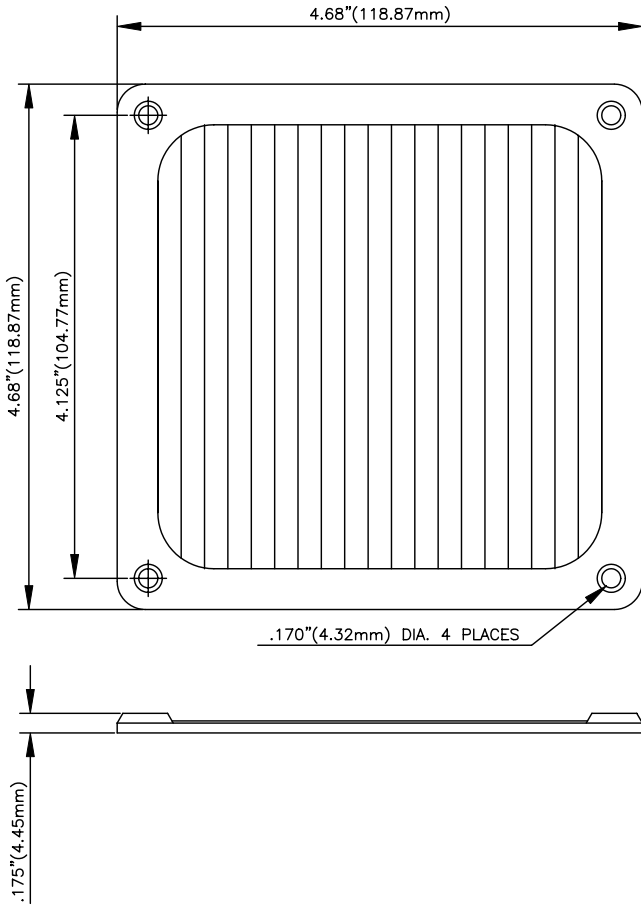

sales@integrated-circuit.com

Rev.	Description	Revision	
		Date	Approved

SCREEN MATERIAL:

ALUMINUM 30 x 30 MESH CONVOLUTED
APPROX. 1/8" DEEP WITH APPROX. 1/3" PITCH

-C: IRRIDITE(CLEAR)

ALSO AVAILABLE IN THE FOLLOWING FINISHES

-B: ANODIZE(BLACK)

-G: IRRIDITE(GOLD)

-M: MILL FINISHED

Dim range (mm)	Tolerance +/- (mm)	Qualtek Electronics Corp.		
		FAN-S DIVISION		
Part Number: 06450-C		Description:		
0-1		FAN FILTER SCREEN		
1-6				
6-18				
18-50				
50-120		Drawn/Date	Checked/Date	Approved/Date
120-250		B.ZHANG	05-24-02	JJH/05-24-02
250-500		05-24-02		