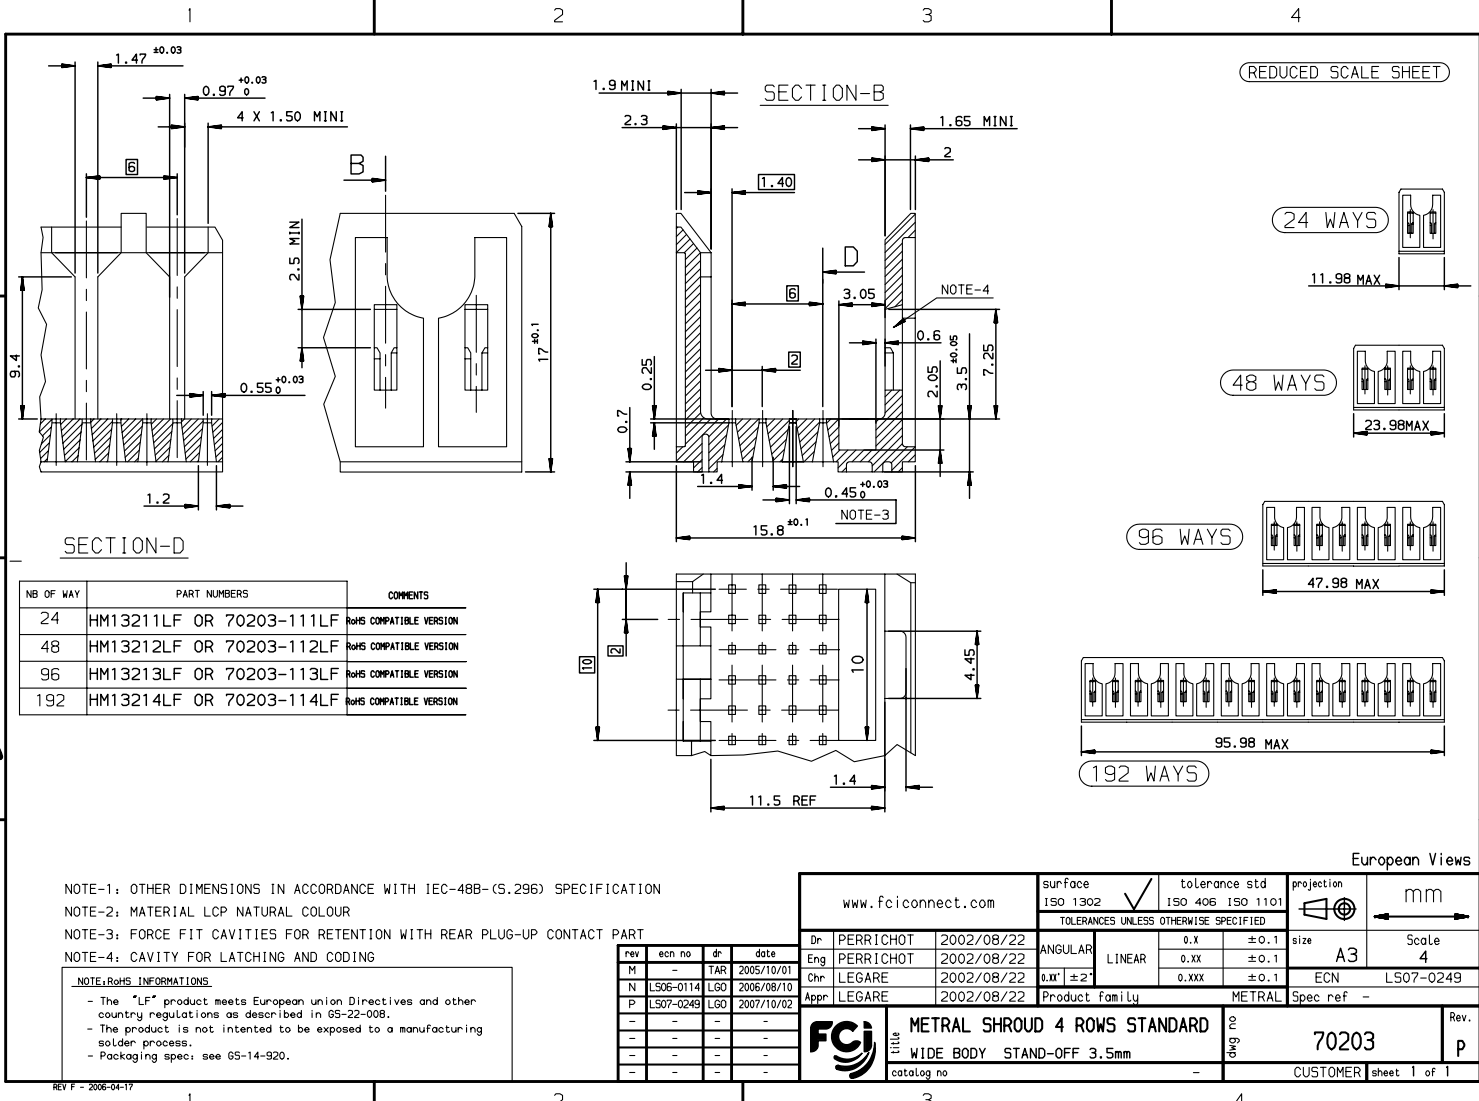

## Excellent Integrated System Limited

Stocking Distributor

Click to view price, real time Inventory, Delivery & Lifecycle Information:

[FCI](#)  
[70203-113LF](#)

For any questions, you can email us directly:  
[sales@integrated-circuit.com](mailto:sales@integrated-circuit.com)