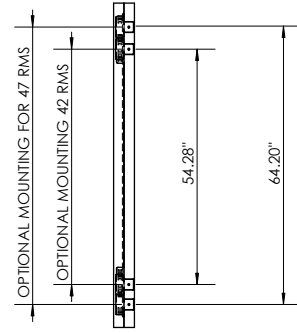

[sales@integrated-circuit.com](mailto:sales@integrated-circuit.com)

**MOUNTING ASSEMBLY**

**ISOMETRIC VIEW**

MOUNTING BRACKETS  
 ATTACHED TO RAILS  
 BASE SUPPORT  
 COLD ROLLED  
 STEEL 18 AWG  
 PVC FINGER DUCT  
 & SPLIT COVER

**TOP VIEW**

**FRONT VIEW**

**SIDE VIEW**

**REAR VIEW**

**MOUNTING HARDWARE INCLUDED**

		UNLESS OTHERWISE SPECIFIED:	NAME	DATE	SR343		
		DIMENSIONS ARE IN INCHES	DRAWN		TITLE: 6' VERTICAL CABLE MANAGER DOUBLE FINGER DUCT W/COVER		
		TOLERANCES:	CHECKED				
		FRACTIONAL: ±	ENG APPR.				
		ANGULAR: MACH ± BEND ±	MFG APPR.				
		TWO PLACE DECIMAL ±	Q.A.		SIZE	DWG. NO.	
		THREE PLACE DECIMAL ±			<b>A</b>	REV	
		INTERPRET GEOMETRIC TOLERANCING PER:			SCALE:	WEIGHT:	SHEET 1 OF 1
NEXT ASSY	USED ON	MATERIAL					
APPLICATION		FINISH					
		DO NOT SCALE DRAWING					