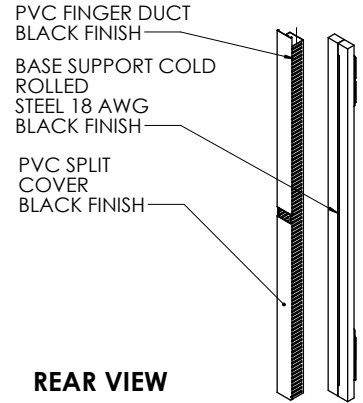

[sales@integrated-circuit.com](mailto:sales@integrated-circuit.com)

**MOUNTING ASSEMBLY**

**ISOMETRIC VIEW**

MOUNTING BRACKETS  
 ATTACHED TO RAILS  
 BASE SUPPORT  
 COLD ROLLED  
 STEEL 18 AWG  
 PVC FINGER DUCT  
 & SPLIT COVER

**TOP VIEW**

**FRONT VIEW**

**SIDE VIEW**

**REAR VIEW**

**MOUNTING HARDWARE INCLUDED**

		UNLESS OTHERWISE SPECIFIED:	NAME	DATE	SR343		
		DIMENSIONS ARE IN INCHES	DRAWN		TITLE: 6' VERTICAL CABLE MANAGER DOUBLE FINGER DUCT W/COVER		
		TOLERANCES:	CHECKED				
		FRACTIONAL: ±	ENG APPR.				
		ANGULAR: MACH ± BEND ±	MFG APPR.				
		TWO PLACE DECIMAL ±	Q.A.		SIZE	DWG. NO.	
		THREE PLACE DECIMAL ±			<b>A</b>	REV	
		INTERPRET GEOMETRIC TOLERANCING PER:			SCALE:	WEIGHT:	SHEET 1 OF 1
NEXT ASSY	USED ON	MATERIAL					
APPLICATION		FINISH					
		DO NOT SCALE DRAWING					