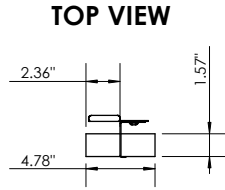

[sales@integrated-circuit.com](mailto:sales@integrated-circuit.com)

**MOUNTING ASSEMBLY**

**ISOMETRIC VIEW**

MOUNTING BRACKETS  
 ATTACHED TO RAILS  
 BASE SUPPORT  
 COLD ROLLED  
 STEEL 18 AWG  
 PVC FINGER DUCT  
 & SPLIT COVER

**TOP VIEW**

**FRONT VIEW**

**SIDE VIEW**

**REAR VIEW**

**MOUNTING HARDWARE INCLUDED**

		UNLESS OTHERWISE SPECIFIED:	NAME	DATE	SR343		
		DIMENSIONS ARE IN INCHES	DRAWN		TITLE: 6' VERTICAL CABLE MANAGER DOUBLE FINGER DUCT W/COVER		
		TOLERANCES:	CHECKED				
		FRACTIONAL: ±	ENG APPR.				
		ANGULAR: MACH ± BEND ±	MFG APPR.				
		TWO PLACE DECIMAL ±	Q.A.		SIZE	DWG. NO.	
		THREE PLACE DECIMAL ±			<b>A</b>	REV	
		INTERPRET GEOMETRIC TOLERANCING PER:			SCALE:	WEIGHT:	SHEET 1 OF 1
NEXT ASSY	USED ON	MATERIAL					
APPLICATION		FINISH					
		DO NOT SCALE DRAWING					