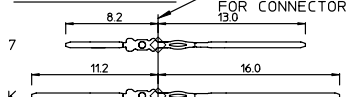

CONTACT OVERVIEW

LAY-OUT P.C.B.-HOLE