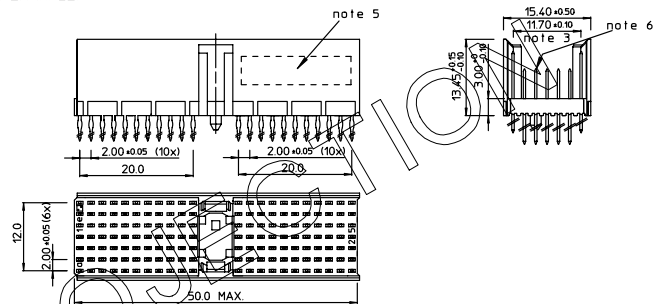

LOADED CONNECTOR ASSEMBLY (FOR EXAMPLE)

SHEET NR. : 892

CONTACT OVERVIEW

LAY-OUT P.C.B.-HOLE

LEAD FREE INDICATOR : LF = LEAD FREE (DIGIT 15 & 16)

HM2P07PNG2K4

PLATING CODE (DIGIT 13 AND 14) (REF DWG No. BS.C , 201844, 003)

NOTES:

1. THIS PRODUCT IS CSA APPROVED.
2. THIS PRODUCT IS UL RECOGNIZED.
3. MEASURED AT THE BOTTOM.
4. MATERIAL CONTACT: PHOSPHORBRONZE
   HOUSING: CREAM WHITE GLASS FILLED POLYESTER UL-94V0
5. CONNECTOR PRINTED WITH P/N AND DATE CODE.
6. FOR ACTUAL CONTACT LOADINGS, SEE LOADING PATTERN MATING SIDE.
7. SHAPE OF CONNECTOR HOUSING CAN ALTER DEPENDING ON PRODUCTION LOCATION.
8. THE PRODUCT (LF) MEETS EUROPEAN UNION DIRECTIVES AND OTHER COUNTRY REGULATIONS AS DESCRIBED IN GS-22-008
9. FOR RECOMMENDED PTH DIMENSIONS REFER DRAWING : BS.A , 201572,001

EUROPEAN PROTECTED

1DEC ±0,2 2DEC ±0,1 ANGLES ±1°	APPR. DATE SIGN. DRAFT 1999-09-20 M.Friet CHECKED	LOADING PATTERN OVERVIEW CAT. No. HM2P07PNG2K4----	SCALE
WE RESERVE THE RIGHT TO CHANGE DIMENSIONS OR REVISIONS WITHOUT PRIOR NOTICE. ALL DIMENSIONS IN MM	PROD. MGR PR. ENG. MGR PR. MGT. MGR	FCJ www.fciconnect.com	

REFERENCES	BS.C , 201843, 802	D
PDM: Rev:D	STATUS: Released	CUSTOMER DRAWING REVISION