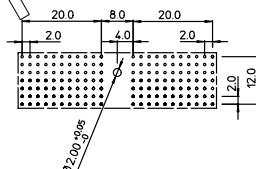

LEAD FREE INDICATOR : LF = LEAD FREE (DIGIT 15 & 16)

HM2P07PNG2K4

PLATING CODE (DIGIT 13 AND 14) (REF DWG No. BS.C , 201844, 003)

NOTES:

1. THIS PRODUCT IS CSA APPROVED.
2. THIS PRODUCT IS UL RECOGNIZED.
3. MEASURED AT THE BOTTOM.
4. MATERIAL CONTACT: PHOSPHORBRONZE
   HOUSING: CREAM WHITE GLASS FILLED POLYESTER UL-94V0
5. CONNECTOR PRINTED WITH P/N AND DATE CODE.
6. FOR ACTUAL CONTACT LOADINGS, SEE LOADING PATTERN MATING SIDE.
7. SHAPE OF CONNECTOR HOUSING CAN ALTER DEPENDING ON PRODUCTION LOCATION.
8. THE PRODUCT (LF) MEETS EUROPEAN UNION DIRECTIVES AND OTHER COUNTRY REGULATIONS AS DESCRIBED IN GS-22-008
9. FOR RECOMMENDED PTH DIMENSIONS REFER DRAWING : BS.A , 201572,001

EUROPEAN PROTECTED

1DEC ±0,2 2DEC ±0,1 ANGLES ±1°	APPR. DATE SIGN. DRAFT 1999-09-20 M.Friet CHECKED	LOADING PATTERN OVERVIEW CAT. No. HM2P07PNG2K4----	SCALE
WE RESERVE THE RIGHT TO CHANGE DIMENSIONS OR REVISIONS WITHOUT PRIOR NOTICE. ALL DIMENSIONS IN MM	PROD. MGR PR. ENG. MGR PR. MGT. MGR	FCJ www.fciconnect.com	

REFERENCES	BS.C , 201843, 802	D
PDM: Rev:D	STATUS: Released	CUSTOMER DRAWING REVISION