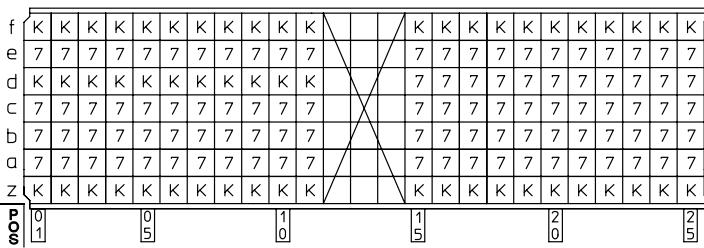

BS.C , 201843, 802

GEN. ST.	01	02	03	04	05	06	07	08	0D	50	60	70	80	90
INT. ST.	10	11	12	13	14	18	20	31	32	33	34	38	39	40

REV	DATE	DESCRIPTION	BY	C'K'D'
A	2001-09-14	CONVERSION REVISION 02	KN	
B	2002-05-28	EC 820886	PF	
C	2005-11-04	105-0212	ALEX B	BWP
D	2006-07-31	106-0112	ALEX B	BWP

LOADING PATTERN MATING SIDE