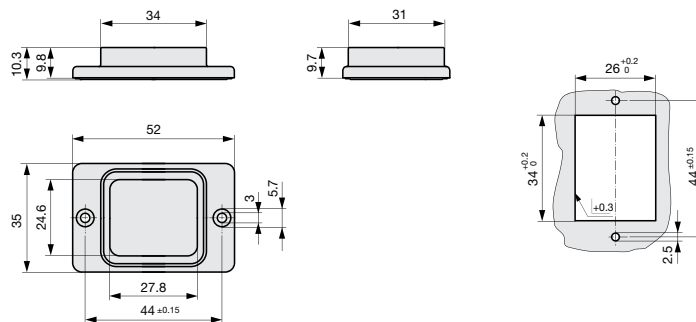

- Screw-on collar with cover, IP65

Weblinks

[pdf-datasheet](#), [html-datasheet](#), [General Product Information](#), [Approvals](#), [CE declaration of conformity](#), [RoHS](#), [CHINA-RoHS](#), [REACH](#), [SCHURTER-Stock-Check](#), [Distributor-Stock-Check](#), [Detailed request for product](#), [Product News](#)

Dimension

Accessories / CZZ11, Screw-on Collar with Cover, IP65

Accessories / CZZ21, Screw-on Collar with Cover, IP65

Accessories / CZZ31, Screw-on Collar with Cover, IP65

TA35 Accessories

Accessories
www.schurter.com/Z04