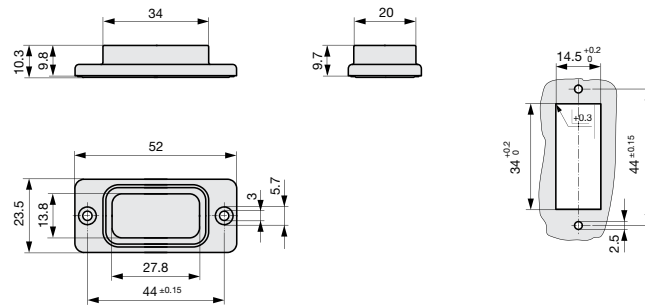

Accessories

www.schurter.com/Z04

Screw-on collar with cover, IP65

Description

- Screw-on collar with cover, IP65

Weblinks

[pdf-datasheet](#), [html-datasheet](#), [General Product Information](#), [Approvals](#), [CE declaration of conformity](#), [RoHS](#), [CHINA-RoHS](#), [REACH](#), [SCHURTER-Stock-Check](#), [Distributor-Stock-Check](#), [Detailed request for product](#), [Product News](#)

Dimension

Accessories / CZZ11, Screw-on Collar with Cover, IP65