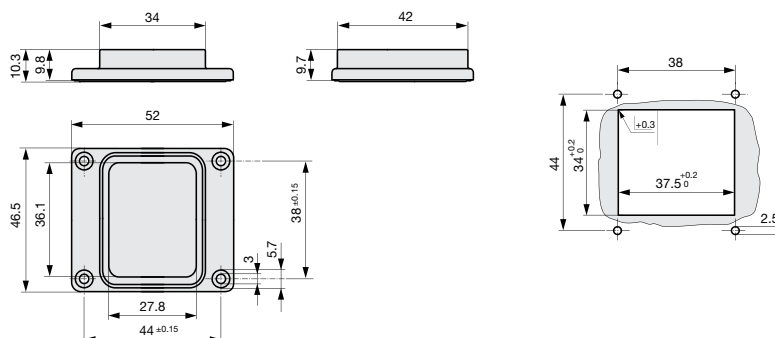

Dimension

Accessories / CZZ11, Screw-on Collar with Cover, IP65

Accessories / CZZ21, Screw-on Collar with Cover, IP65

Accessories / CZZ31, Screw-on Collar with Cover, IP65

TA35 Accessories

Accessories
www.schurter.com/Z04

All Variants

Suitable for	Order Number
TA35 Rocker 1Pole	4435.0052
TA35 Rocker 2Pole	4435.0053
TA35 Rocker 3Pole	4435.0054

Most Popular.

Availability for all products can be searched real-time:<http://www.schurter.com/Stock-Check/Stock-Check-SCHURTER>