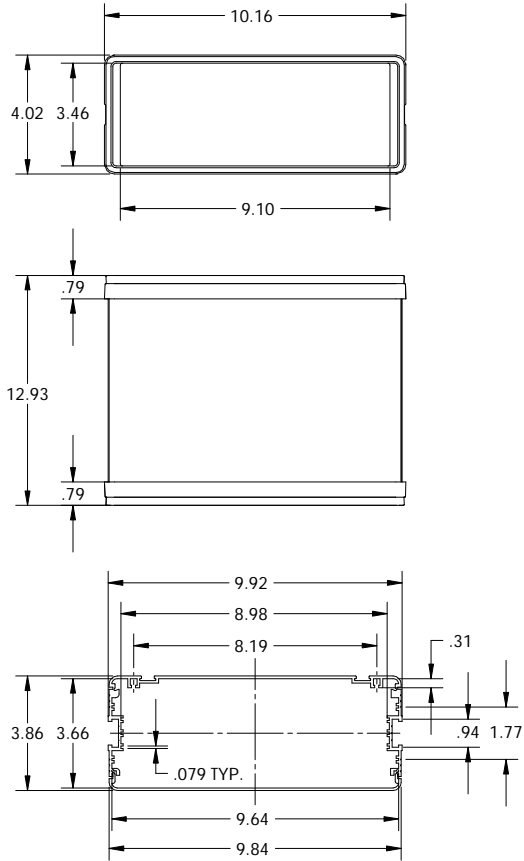

sales@integrated-circuit.com

PART NAME	ALUMINUM INSTRUMENT CASE	PART No.	IA-6163	REVISION DATE	-
-----------	--------------------------	----------	---------	---------------	---

MATERIAL AND FINISH:
 BODY: EARTH TONE POWDER COATED ALUMINUM EXTRUSION
 BEZELS: LIGHT BROWN PLASTIC
 PANELS: NATURAL ALUMINUM
 HANDLE: LIGHT GRAY PLASTIC/ANODIZED ALUMINUM EXTRUSION
 DIMENSIONS ARE IN INCHES