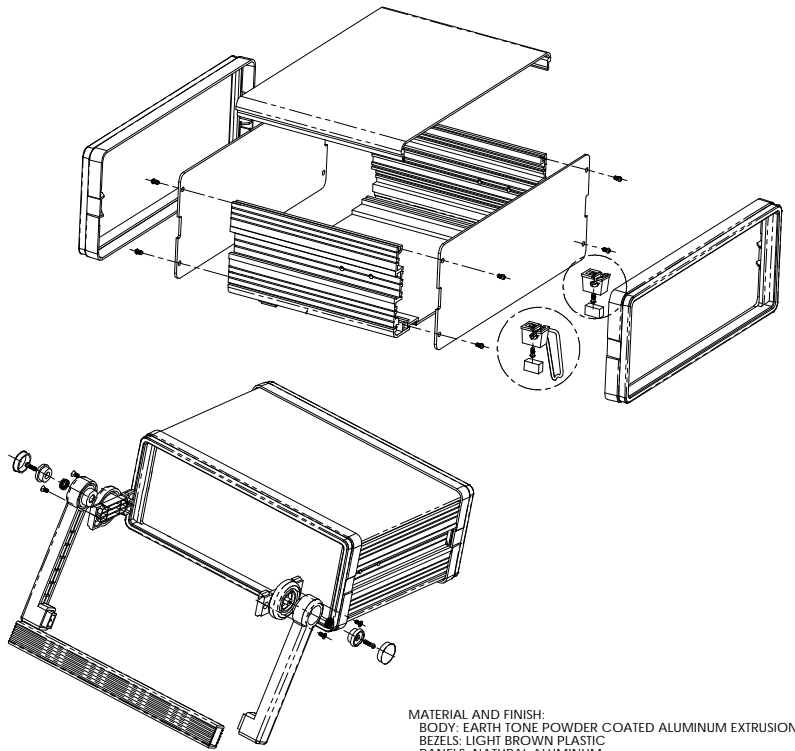

sales@integrated-circuit.com

PART NAME	ALUMINUM INSTRUMENT CASE	PART No.	IA-6163	REVISION DATE	-
-----------	--------------------------	----------	---------	---------------	---

MATERIAL AND FINISH:
 BODY: EARTH TONE POWDER COATED ALUMINUM EXTRUSION
 BEZELS: LIGHT BROWN PLASTIC
 PANELS: NATURAL ALUMINUM
 HANDLE: LIGHT GRAY PLASTIC/ANODIZED ALUMINUM EXTRUSION
 DIMENSIONS ARE IN INCHES