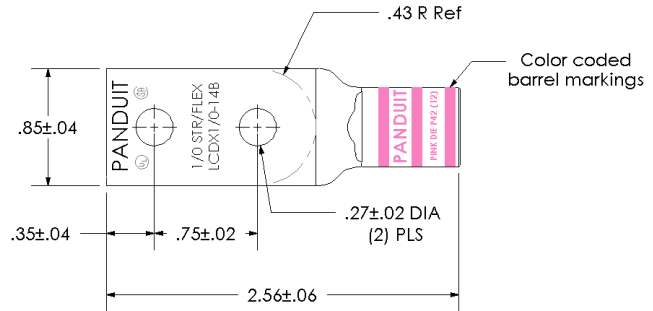

Excellent Integrated System Limited

Stocking Distributor

Click to view price, real time Inventory, Delivery & Lifecycle Information:

[Panduit](#)
[LCDX1/0-14B-X](#)

For any questions, you can email us directly:
sales@integrated-circuit.com

THIS COPY IS PROVIDED ON A RESTRICTED BASIS AND IS NOT TO BE USED IN ANY WAY DETRIMENTAL TO THE INTERESTS OF PANDUIT CORP.

Material	High Conductivity Seamless Copper Tube
Plating	Electro-Tin
Wire Size	1/0 STR/FLEX
Wire Type	Stranded Copper: Class B & C, Compact, Class G, H, I, K, M, Locomotive
Wire Strip Length	3/4 in.
Stud Size	1/4 in.
UL Listed Wire Connector	Yes, for applications up to 35kv. Consult cable manufacturer for voltage stress relief instructions with applications greater than 2000 volts.
UL Temperature Rating	90 ° C
C.S.A Certified Wire Connector	Yes
Panduit Color Code on Barrel	PINK
Panduit Die Index No. on Barrel	P42
Alternate Industry Die Index No. () on Barrel	(12)

				PANDUIT CORP. TINLEY PARK, ILLINOIS				
				LCDX1/0-14B-X Copper Lug - Two-Hole, Standard Flex Barrel				
00	6/03	SAC	SAC	RELEASED	10850			
REV	DATE	BY	CHK	DESCRIPTION	ECN	SCALE N/A	DRAWING NO / CAD FILE	LCDX1_0-14B-CUST