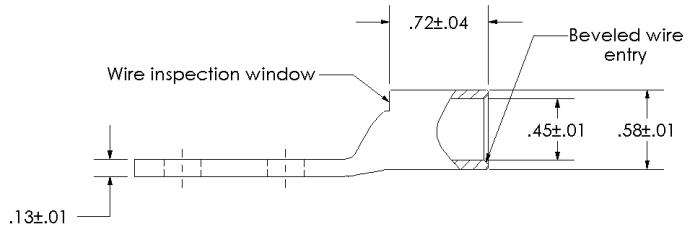

THIS COPY IS PROVIDED ON A RESTRICTED BASIS AND IS NOT TO BE USED IN ANY WAY DETRIMENTAL TO THE INTERESTS OF PANDUIT CORP.

Material	High Conductivity Seamless Copper Tube
Plating	Electro-Tin
Wire Size	1/0 STR/FLEX
Wire Type	Stranded Copper: Class B & C, Compact, Class G, H, I, K, M, Locomotive
Wire Strip Length	3/4 in.
Stud Size	1/4 in.
UL Listed Wire Connector	Yes, for applications up to 35kv. Consult cable manufacturer for voltage stress relief instructions with applications greater than 2000 volts.
UL Temperature Rating	90 ° C
C.S.A Certified Wire Connector	Yes
Panduit Color Code on Barrel	PINK
Panduit Die Index No. on Barrel	P42
Alternate Industry Die Index No. () on Barrel	(12)

				PANDUIT CORP. TINLEY PARK, ILLINOIS				
				LCDX1/0-14B-X Copper Lug - Two-Hole, Standard Flex Barrel				
00	6/03	SAC	SAC	RELEASED	10850			
REV	DATE	BY	CHK	DESCRIPTION	ECN	SCALE N/A	DRAWING NO / CAD FILE	LCDX1_0-14B-CUST