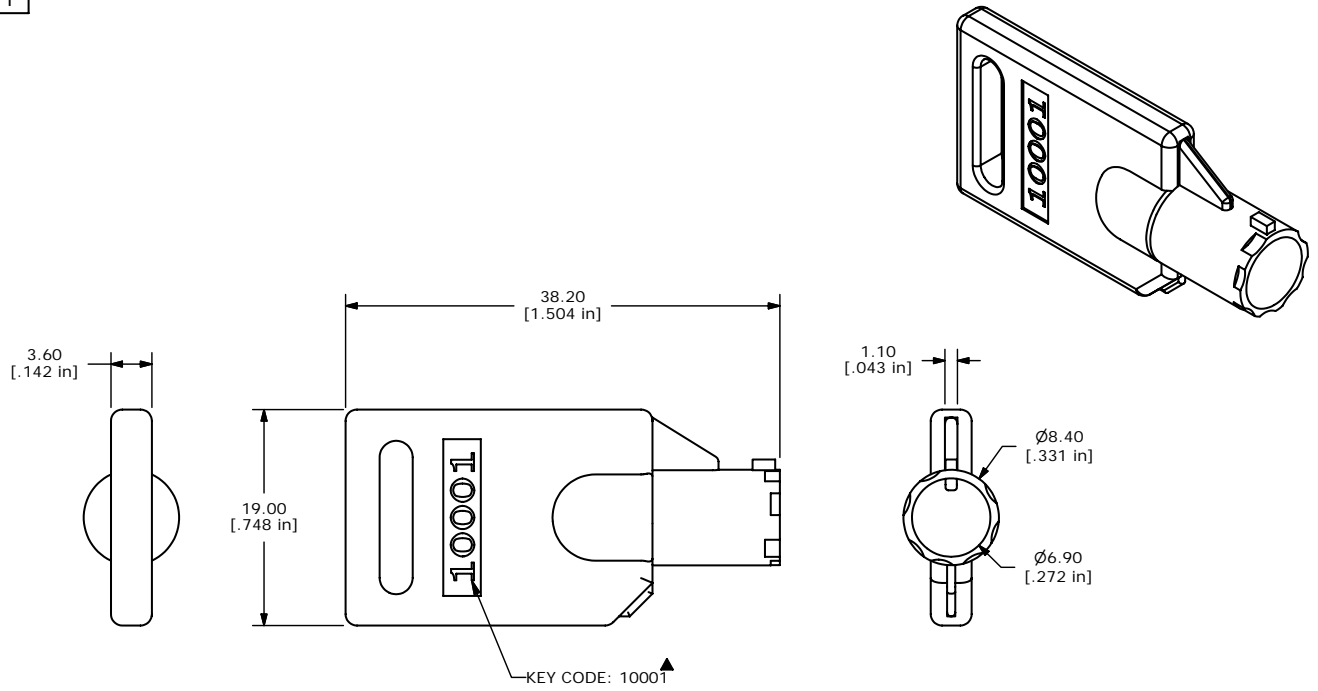

[sales@integrated-circuit.com](mailto:sales@integrated-circuit.com)

SHEET 1 OF 1

C	15428	CHANGED DESCRIPTION	10/21/05	PH
B	15216	CORRECTED TITLE FROM 10001 TO 1001	8/29/05	PH
A	14717	RELEASED FOR PRODUCTION	2/24/05	AR
REV	PCR NO	DESCRIPTION	DATE	BY

**E-SWITCH®**

TITLE KOKEY CODE 10001

THE INFORMATION CONTAINED IN THIS DOCUMENT IS PROPRIETARY TO E-SWITCH AND IS NOT TO BE COPIED OR TRANSFERRED

SCALE	4:1	DATE	2/24/2005	DR	AR	DWG	K900015	REV	C
-------	-----	------	-----------	----	----	-----	---------	-----	---