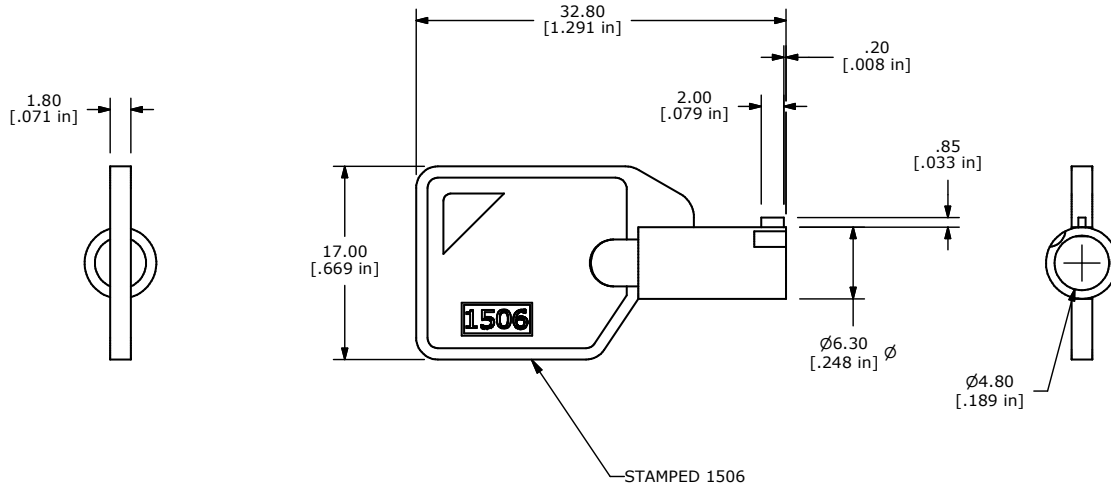

SHEET 1 OF 1

ISOMETRIC

NOTE:
 1. STEEL TUBULAR KEY, NICKEL PLATED

TITLE KOKEY1506

A	18135	RELEASE FOR PRODUCTION	6/16/08	BLR
REV	PCR NO	DESCRIPTION	DATE	BY

THE INFORMATION CONTAINED IN THIS DOCUMENT IS PROPRIETARY TO E-SWITCH AND IS NOT TO BE COPIED OR TRANSFERRED

SCALE 2:1	DATE 6/16/2008	DR BLR	DWG K900020	REV A
-----------	----------------	--------	-------------	-------