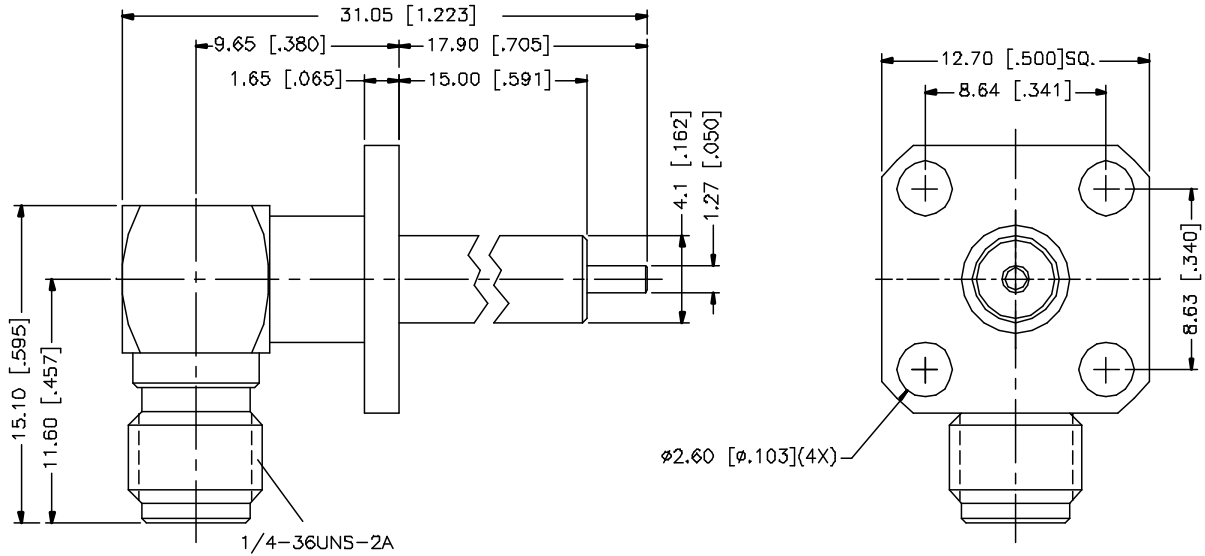

sales@integrated-circuit.com

REV.	DATE	DESCRIPTION
NC	02/25/00	INITIAL RELEASE

DESCRIPTION	MATERIAL	FINISH	UNLESS OTHERWISE SPECIFIED DIMENSIONS ARE IN MILLIMETERS	APPROVALS	DATE						
1 HOUSING	BRASS	GOLD	DIMENSIONS IN [] ARE IN INCHES FOR CUSTOMER REFERENCE ONLY	DRAWN G.R.S.	02/25/00					TITLE	SIZE
2 CONTACT PIN	BER. COPPER	GOLD	UNLESS OTHERWISE SPECIFIED TOLERANCES FOR MILLIMETERS ARE:	CHECKED		SMA R/A PANEL RECEPTACLE	A	99001	132318.DWG	NC	
3 INSULATOR	TEFLON	NATURAL	0.5-6 = ± 0.2	ISSUED		FOUR (4) HOLE - EXTENDED TEFLON					
4 COVER	BRASS	GOLD	6-30 = ± 0.4								
5			30-120 = ± 0.6								
6			120-315 = ± 1								
7			315-1000 = ± 1.6								
8			1000-2000 = ± 2.4								
DO NOT SCALE DRAWING						SCALE	NA	PART NO.	132318	SHEET	1 OF 1