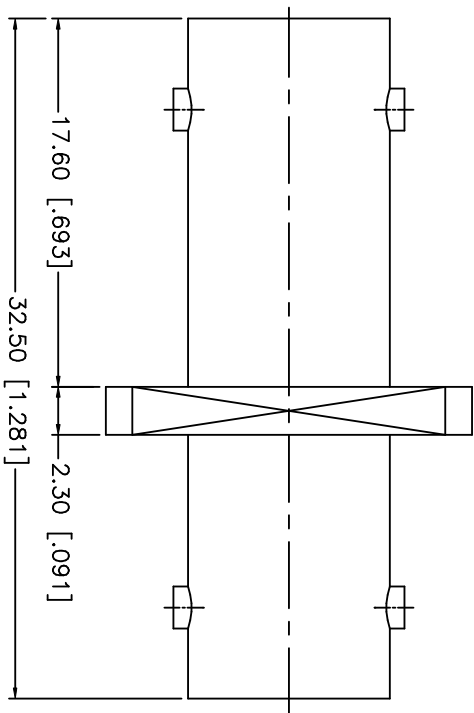

## **Excellent Integrated System Limited**

Stocking Distributor

Click to view price, real time Inventory, Delivery & Lifecycle Information:

[Amphenol RF  
112712](#)

For any questions, you can email us directly:  
[sales@integrated-circuit.com](mailto:sales@integrated-circuit.com)

REV.	DATE	DESCRIPTION
NC	09/10/02	INITIAL RELEASE

8																			
7																			
6																			
5																			
4	RING	BRASS	NICKEL																
3	CONTACT PIN	PHOS. BRONZE	GOLD																
2	INSULATOR	TEFLON	NATURAL																
1	HOUSING	BRASS	NICKEL																
	DESCRIPTION	MATERIAL	FINISH																
				UNLESS OTHERWISE SPECIFIED DIMENSIONS ARE IN MILLIMETERS				APPROVALS				DATE							
				DIMENSIONS IN [ ] ARE IN INCHES FOR CUSTOMER REFERENCE ONLY				DRAWN G.R.S.				09/10/02							
				UNLESS OTHERWISE SPECIFIED TOLERANCES FOR INCHES ARE: .XXX = ± 0.005" .XX = ± 0.010" .X = ± 0.020"				CHECKED											
				DO NOT SCALE DRAWING				ISSUED											
<p style="text-align: center;"><b>Amphenol - Connex</b> CONNECTOR CORPORATION</p> <p style="text-align: center;">BNC FEMALE TO FEMALE PANEL ADAPTOR</p>																			
TITLE		SIZE		FSCM NO.		DWG. NO.		SCALE		PART NO.		SHEET		REV.					
		A		99001		112712.DWG		NA		112712		1 OF 1		NC					