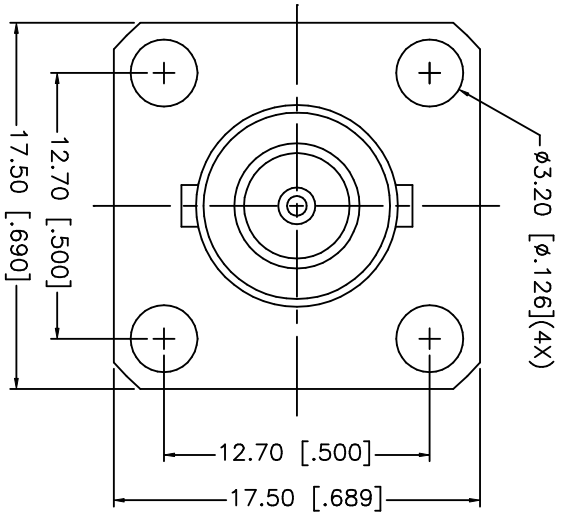

REV.	DATE	DESCRIPTION
NC	09/10/02	INITIAL RELEASE

8																			
7																			
6																			
5																			
4	RING	BRASS	NICKEL																
3	CONTACT PIN	PHOS. BRONZE	GOLD																
2	INSULATOR	TEFLON	NATURAL																
1	HOUSING	BRASS	NICKEL																
	DESCRIPTION	MATERIAL	FINISH																
				UNLESS OTHERWISE SPECIFIED DIMENSIONS ARE IN MILLIMETERS				APPROVALS				DATE							
				DIMENSIONS IN [ ] ARE IN INCHES FOR CUSTOMER REFERENCE ONLY				DRAWN G.R.S.				09/10/02							
				UNLESS OTHERWISE SPECIFIED TOLERANCES FOR INCHES ARE: .XXX = ± 0.005" .XX = ± 0.010" .X = ± 0.020"				CHECKED											
				DO NOT SCALE DRAWING				ISSUED											
<p style="text-align: center;"><b>Amphenol - Connex</b> CONNECTOR CORPORATION</p> <p style="text-align: center;">BNC FEMALE TO FEMALE PANEL ADAPTOR</p>																			
TITLE		SIZE		FSCM NO.		DWG. NO.		SCALE		PART NO.		SHEET		REV.					
		A		99001		112712.DWG		NA		112712		1 OF 1		NC					