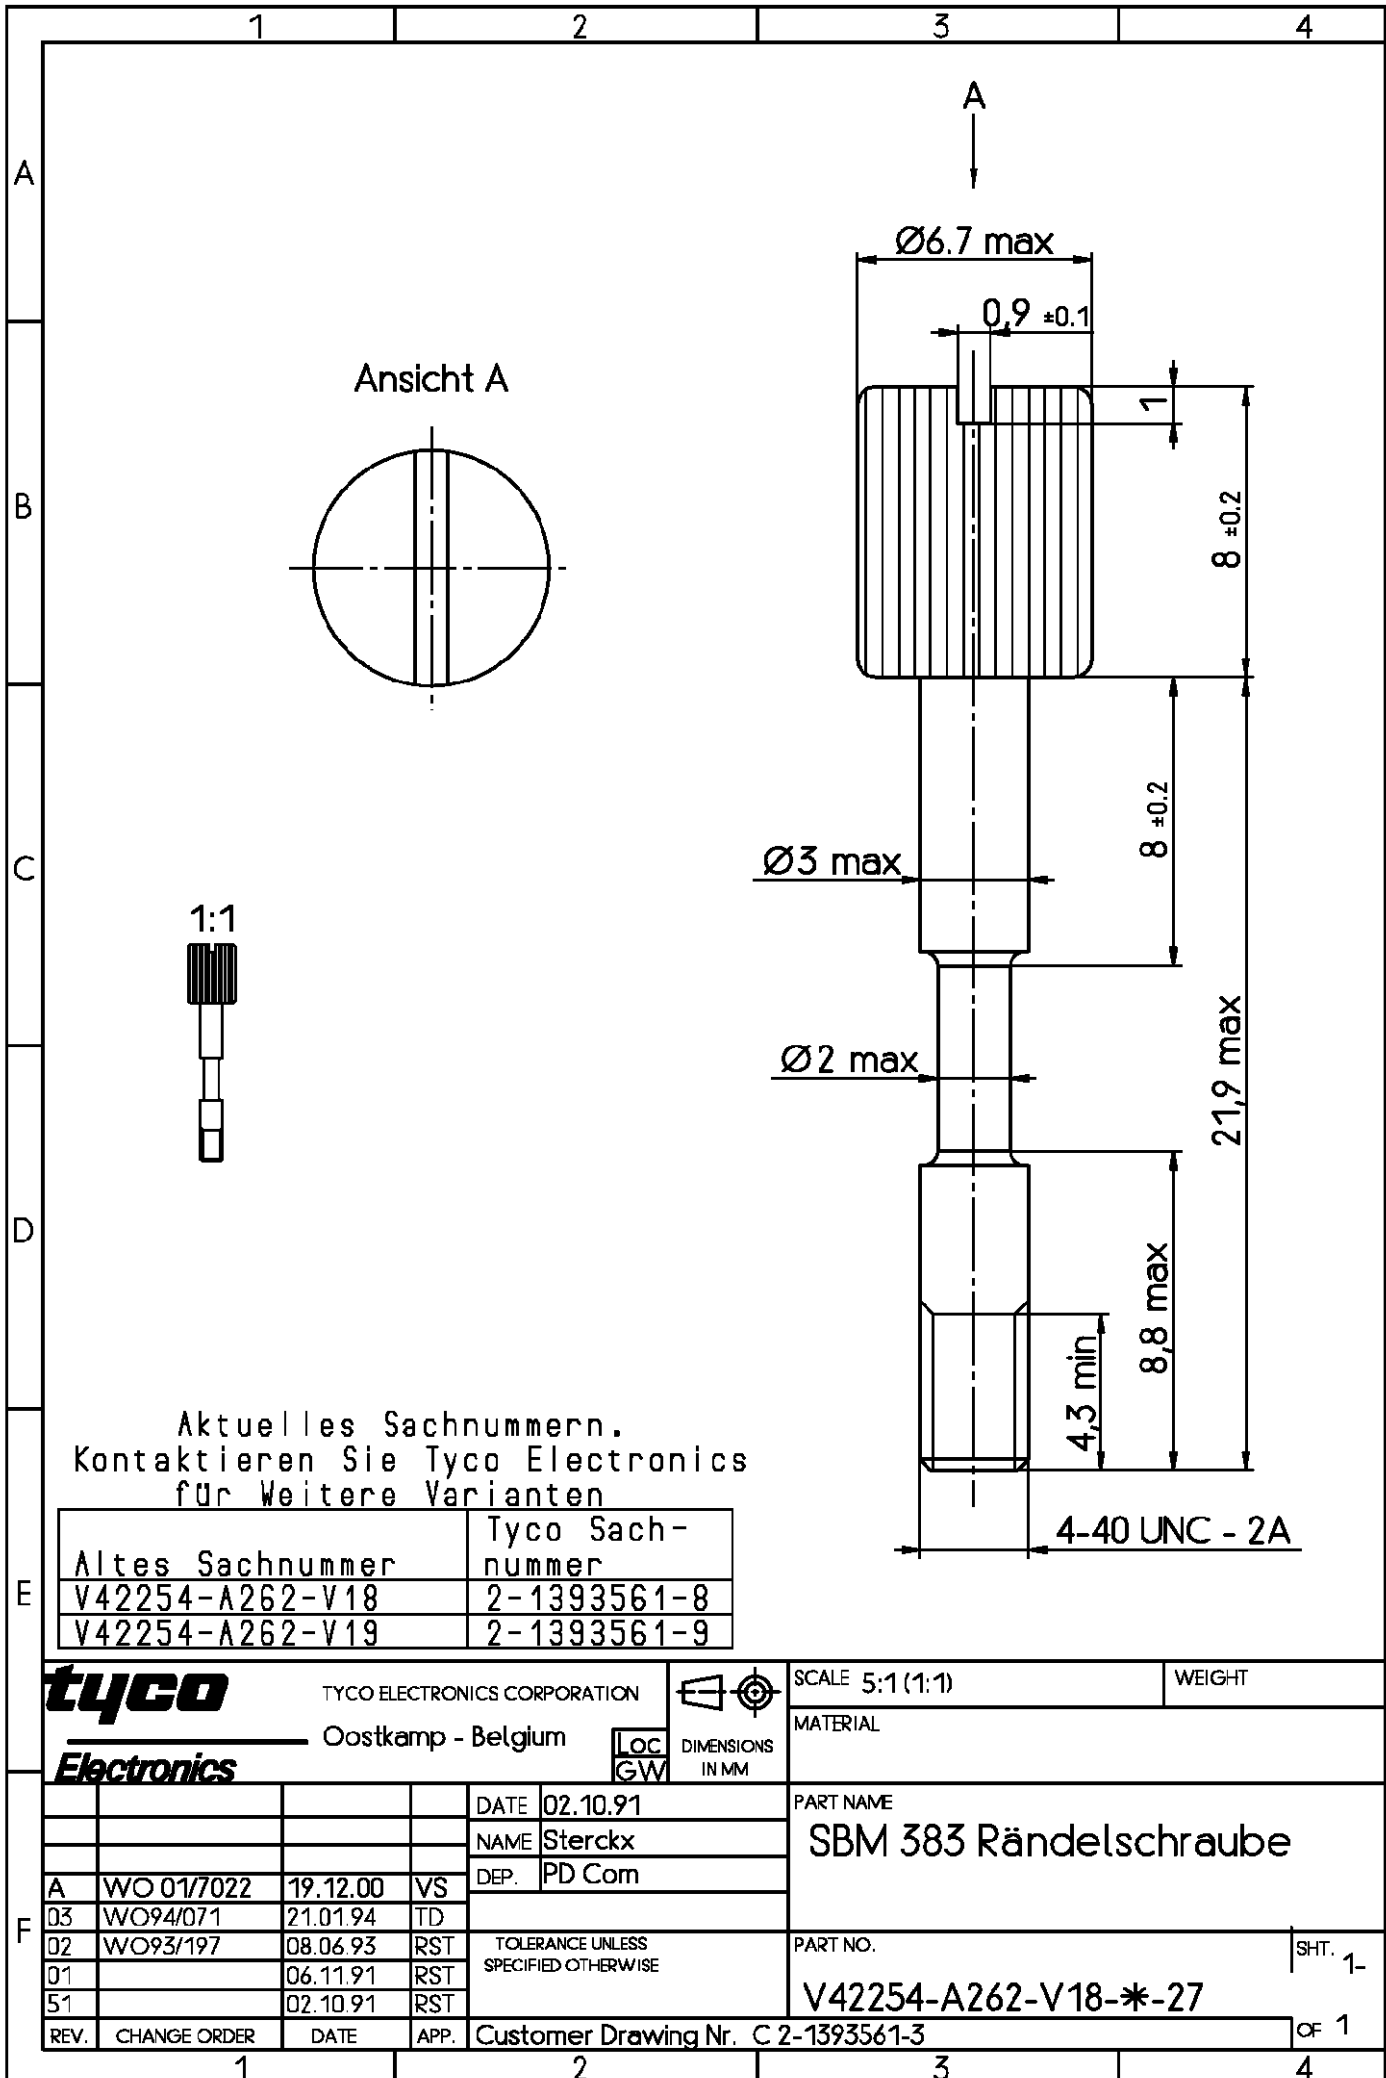

Aktuelles Sachnummern.
Kontaktieren Sie Tyco Electronics
für Weitere Varianten

Altes Sachnummer	Tyco Sachnummer
V42254-A262-V18	2-1393561-8
V42254-A262-V19	2-1393561-9

TYCO ELECTRONICS CORPORATION
Oostkamp - Belgium

SCALE 5:1 (1:1)

WEIGHT

MATERIAL

DATE 02.10.91
NAME Sterckx
DEP. PD Com

PART NAME

SBM 383 Rändelschraube

PART NO.

V42254-A262-V18-* -27

SHT. 1-

REV. CHANGE ORDER DATE APP.

Customer Drawing Nr. C 2-1393561-3

OF 1

THIS INFORMATION IS CONFIDENTIAL AND PROPRIETARY TO TYCO ELECTRONICS CORPORATION AND ITS WORLDWIDE
SUBSIDIARIES AND AFFILIATES. IT MAY NOT BE DISCLOSED TO ANYONE, OTHER THAN TYCO ELECTRONICS PERSONNEL,
WITHOUT WRITTEN AUTHORIZATION FROM TYCO ELECTRONICS CORPORATION, HARRISBURG, PENNSYLVANIA USA.

PROPRIETARY: