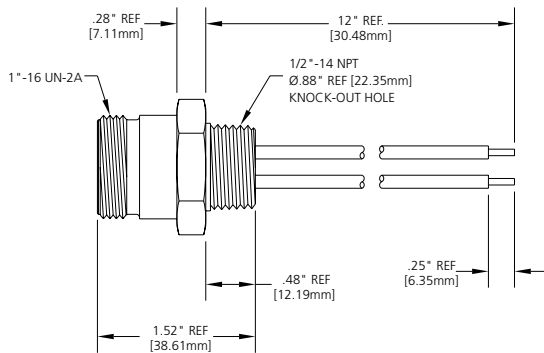

### CATALOG OPTIONS

Use the following chart to modify your part's specifications

**2R6006A20A1201**

**LEAD LENGTH**

3' .....	F030
6' .....	F060

**SHELL**

STAINLESS STEEL . . . . .ADD 1

# Specifications

**MECHANICAL**

SHELL: ZINC DIECAST W/ BLACK EPOXY COAT, OPTIONAL STAINLESS STEEL TYPE 303

INSERT: PVC - UL STD 94 - V0  
 CONDUCTORS: #16 AWG PVC INSULATION OVER 26 X #30 COPPER STRANDING, 600V, UL STYLE 1015 CSA TEW

## RECEPTACLE DIMENSIONS

FEMALE STRAIGHT WITH 1/2" - 14NPT

TYPICAL KNOCKOUT

FEMALE FACE VIEW

6P

7P

8P

**FIG 1**