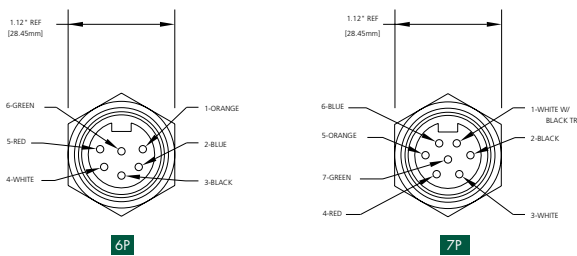

### CATALOG OPTIONS

Use the following chart to modify your part's specifications

**2R6006A20A1201**

**LEAD LENGTH**

3' .....	F030
6' .....	F060

**SHELL**

STAINLESS STEEL . . . . .ADD 1

## RECEPTACLE DIMENSIONS

FEMALE STRAIGHT WITH 1/2" - 14NPT

TYPICAL KNOCKOUT

FEMALE FACE VIEW

6P

7P

8P

**FIG 1**