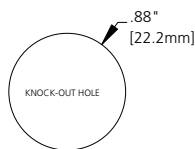

### CATALOG OPTIONS

Use the following chart to modify your part's specifications

**2R6006A20A1201**

**LEAD LENGTH**

3' .....	F030
6' .....	F060

**SHELL**

STAINLESS STEEL . . . . .ADD 1

## RECEPTACLE DIMENSIONS

FEMALE STRAIGHT WITH 1/2" - 14NPT

TYPICAL KNOCKOUT

FEMALE FACE VIEW

6P

7P

8P

**FIG 1**