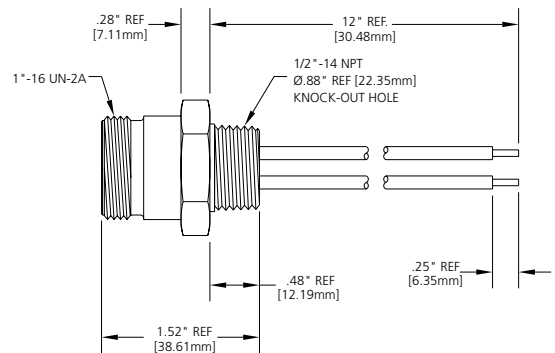

### CATALOG OPTIONS

Use the following chart to modify your part's specifications

**2R6006A20A1201**

**LEAD LENGTH**

3' .....	F030
6' .....	F060

**SHELL**

STAINLESS STEEL . . . . .ADD 1

## RECEPTACLE DIMENSIONS

FEMALE STRAIGHT WITH 1/2" - 14NPT

TYPICAL KNOCKOUT

FEMALE FACE VIEW

6P

7P

8P

**FIG 1**

MALE STRAIGHT WITH 1/2" - 14NPT

TYPICAL KNOCKOUT

**FIG 2**