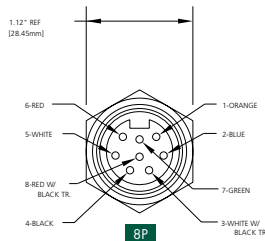

### CATALOG OPTIONS

Use the following chart to modify your part's specifications

**2R6006A20A1201**

**LEAD LENGTH**

3' .....	F030
6' .....	F060

**SHELL**

STAINLESS STEEL . . . . .ADD 1

## RECEPTACLE DIMENSIONS

FEMALE STRAIGHT WITH 1/2" - 14NPT

TYPICAL KNOCKOUT

FEMALE FACE VIEW

6P

7P

8P

**FIG 1**

MALE STRAIGHT WITH 1/2" - 14NPT

TYPICAL KNOCKOUT

**FIG 2**