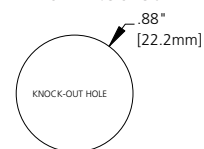

### CATALOG OPTIONS

Use the following chart to modify your part's specifications

**2R6006A20A1201**

**LEAD LENGTH**

3' .....	F030
6' .....	F060

**SHELL**

STAINLESS STEEL . . . . .ADD 1

## RECEPTACLE DIMENSIONS

FEMALE STRAIGHT WITH 1/2" - 14NPT

TYPICAL KNOCKOUT

FEMALE FACE VIEW

6P

7P

8P

**FIG 1**

MALE STRAIGHT WITH 1/2" - 14NPT

TYPICAL KNOCKOUT

**FIG 2**