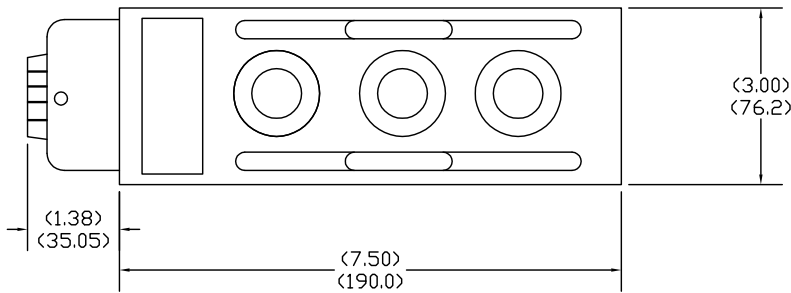

B

A

SIDE VIEW

TOP VIEW

ENGINEERING NO.	MATERIAL NO.
4023	SD-130126-011

CUSTOMER DRAWING EC NO: WNA2008-0181 DRWN: TVICKERS 2008/04/03 CHKD: HK 2008/03/04 APPR: SZAFAR 2008/04/15 DESCRIPTION:	QUALITY SYMBOLS ▽=0 C=0	GENERAL TOLERANCES (UNLESS SPECIFIED)		DIMENSION STYLE IN/MM		SCALE	DESIGN UNITS	THIRD ANGLE PROJECTION	
			mm	INCH	NTS	INCH	TITLE 3-BUTTON STATION 4023		
		4 PLACES	±----	±----	DRAWN BY	DATE			
		3 PLACES	±----	±.005	TV	2008/03/04			
2 PLACES	±----	±.010	CHECKED BY	DATE	MOLEX INCORPORATED				
1 PLACE	±----	±.020	HK	2008/03/04					
ANGULAR ±.5°		DRAFT WHERE APPLICABLE MUST REMAIN WITHIN DIMENSIONS		APPROVED BY	DATE	MATERIAL NO. 1301260207 DOCUMENT NO. SD-130126-011 SHEET NO. 1 OF 1			
SIZE A		THIS DRAWING CONTAINS INFORMATION THAT IS PROPRIETARY TO MOLEX INCORPORATED AND SHOULD NOT BE USED WITHOUT WRITTEN PERMISSION							