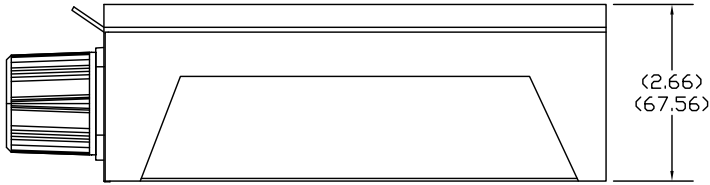

B

A

SIDE VIEW

TOP VIEW

ENGINEERING NO.	MATERIAL NO.
4023	SD-130126-011

CUSTOMER DRAWING EC NO: WNA2008-0181 DRWN: TVICKERS 2008/04/03 CHKD: HK 2008/03/04 APPR: SZAFAR 2008/04/15 DESCRIPTION:	QUALITY SYMBOLS ▽=0 C=0	GENERAL TOLERANCES (UNLESS SPECIFIED)		DIMENSION STYLE IN/MM		SCALE	DESIGN UNITS	THIRD ANGLE PROJECTION	
			mm	INCH	NTS	INCH	TITLE 3-BUTTON STATION 4023		
		4 PLACES	±----	±----	DRAWN BY	DATE			
		3 PLACES	±----	±.005	TV	2008/03/04			
2 PLACES	±----	±.010	CHECKED BY	DATE	MOLEX INCORPORATED				
1 PLACE	±----	±.020	HK	2008/03/04					
ANGULAR ±.5°		DRAFT WHERE APPLICABLE MUST REMAIN WITHIN DIMENSIONS		APPROVED BY	DATE	MATERIAL NO. 1301260207 DOCUMENT NO. SD-130126-011 SHEET NO. 1 OF 1			
SIZE A		THIS DRAWING CONTAINS INFORMATION THAT IS PROPRIETARY TO MOLEX INCORPORATED AND SHOULD NOT BE USED WITHOUT WRITTEN PERMISSION							