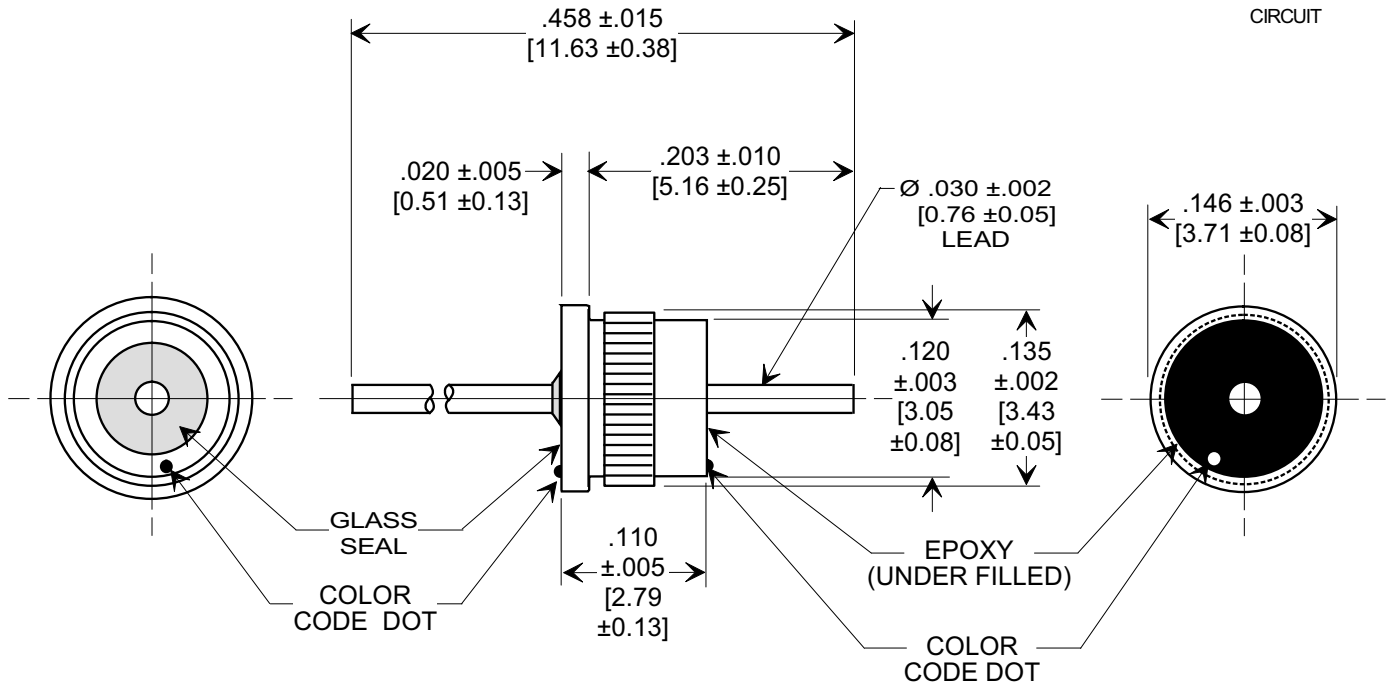

**Electrical Testing**  
per Tusonix standard  
test plans and Mil-Std-202  
Test Methods.

**NOTES:**

1. Operating temperature range: -55°C to +125°C.
2. Gold plated case and lead.
3. Epoxy sealed on opposite end from glass seal.
4. Proper installation requires firm, steady pressure until the flange is fully seated.
5. Recommended mounted hole: .128/.129 [3.25/3.28] dia.
6. Tusonix Standard part number: 4306-022.  
Tusonix ROHS compliant part number: 4306-022 LF.  
Customer must specify Standard or ROHS part number when ordering.
7. ROHS compliant part marked with additional green dot for identification.