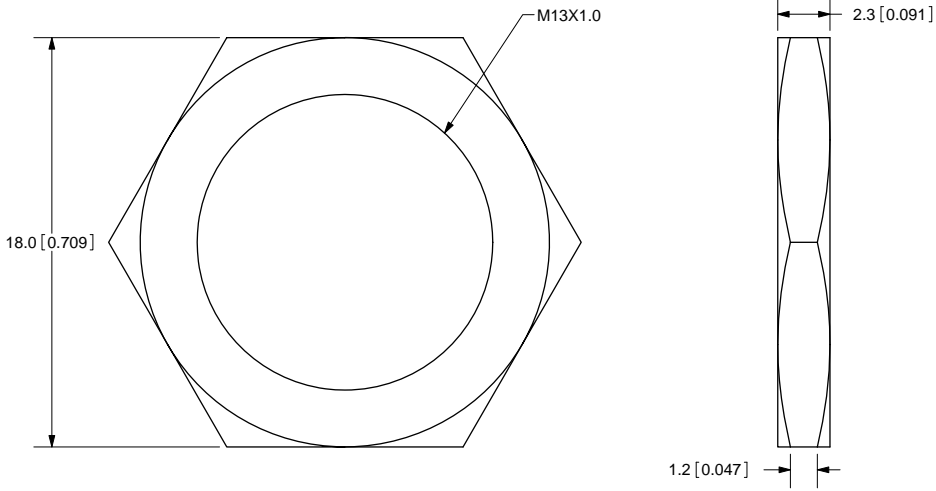

REV.	DESCRIPTION	DATE
A	NEW DRAWING	11/11/2009

TOLERANCE:
±0.1mm UNLESS OTHERWISE
SPECIFIED

CUI INC

20050 SW 112th Ave.
Tualatin, OR 97062
Phone: 503-612-2300
800-275-4899
Fax: 503-612-2383
Website: www.cui.com

TITLE: M13X1.0 NUT		REV: A
PART NO. PJ-011X-nut	UNITS: MM [INCHES]	
DRAWN BY: ZRJ	APPROVED BY:	SCALE: 4:1

PC FILE NAME: PJ-011X-nut
COPYRIGHT 2009 BY CUI INC.

MATERIAL	PLATING	COLOR
NUT	Brass	Nickel
		Silver