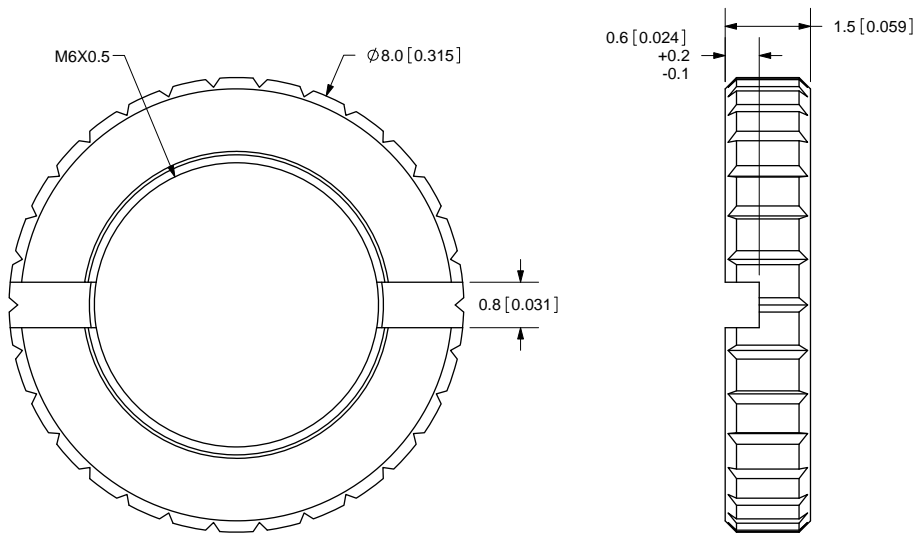

REV.	DESCRIPTION	DATE
A	NEW DRAWING	11/11/2009

TOLERANCE:
±0.1mm UNLESS OTHERWISE
SPECIFIED

CUI INC

20050 SW 112th Ave.
Tualatin, OR 97062
Phone: 503-612-2300
800-275-4899
Fax: 503-612-2383
Website: www.cui.com

TITLE: M6X0.5 NUT		REV: A
PART NO. MJ-3502-nut	UNITS: MM [INCHES]	
DRAWN BY: ZRJ	APPROVED BY:	SCALE: 10:1

PC FILE NAME:
MJ-3502-nut

COPYRIGHT 2009
BY CUI INC.

	MATERIAL	PLATING	COLOR
NUT	Brass	Nickel	Silver